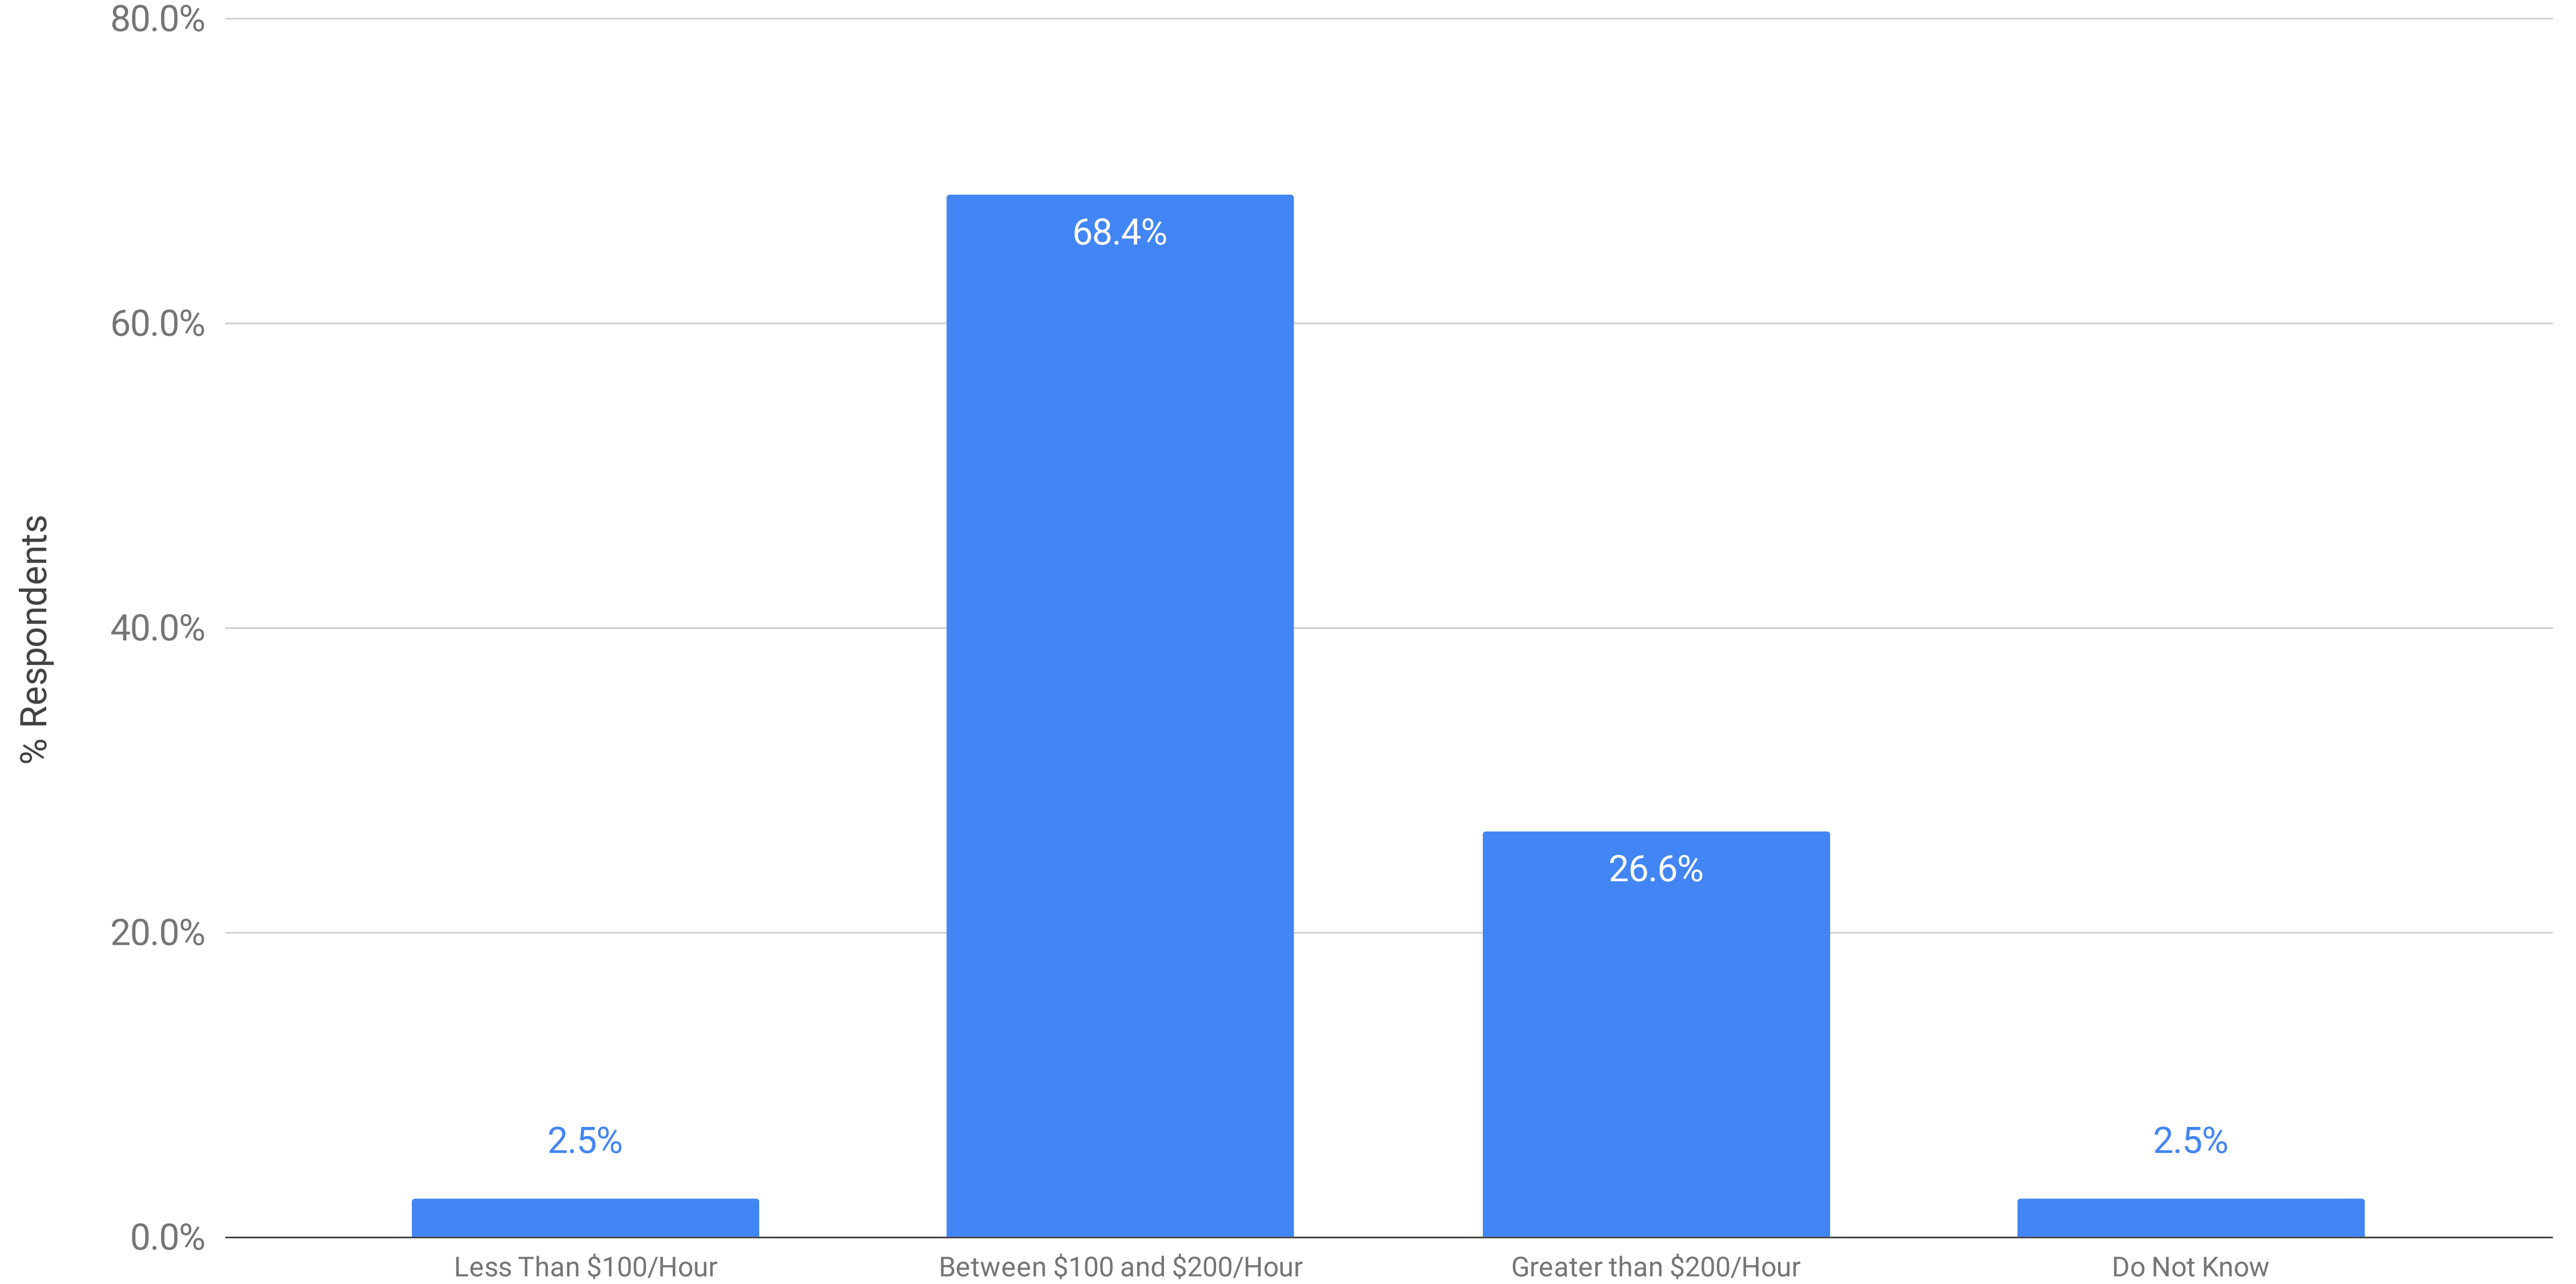

Processing Pricing: Per Hour Cost of Project Management Support for eDiscovery

Winter 2021 eDiscovery Pricing Survey (n=79)