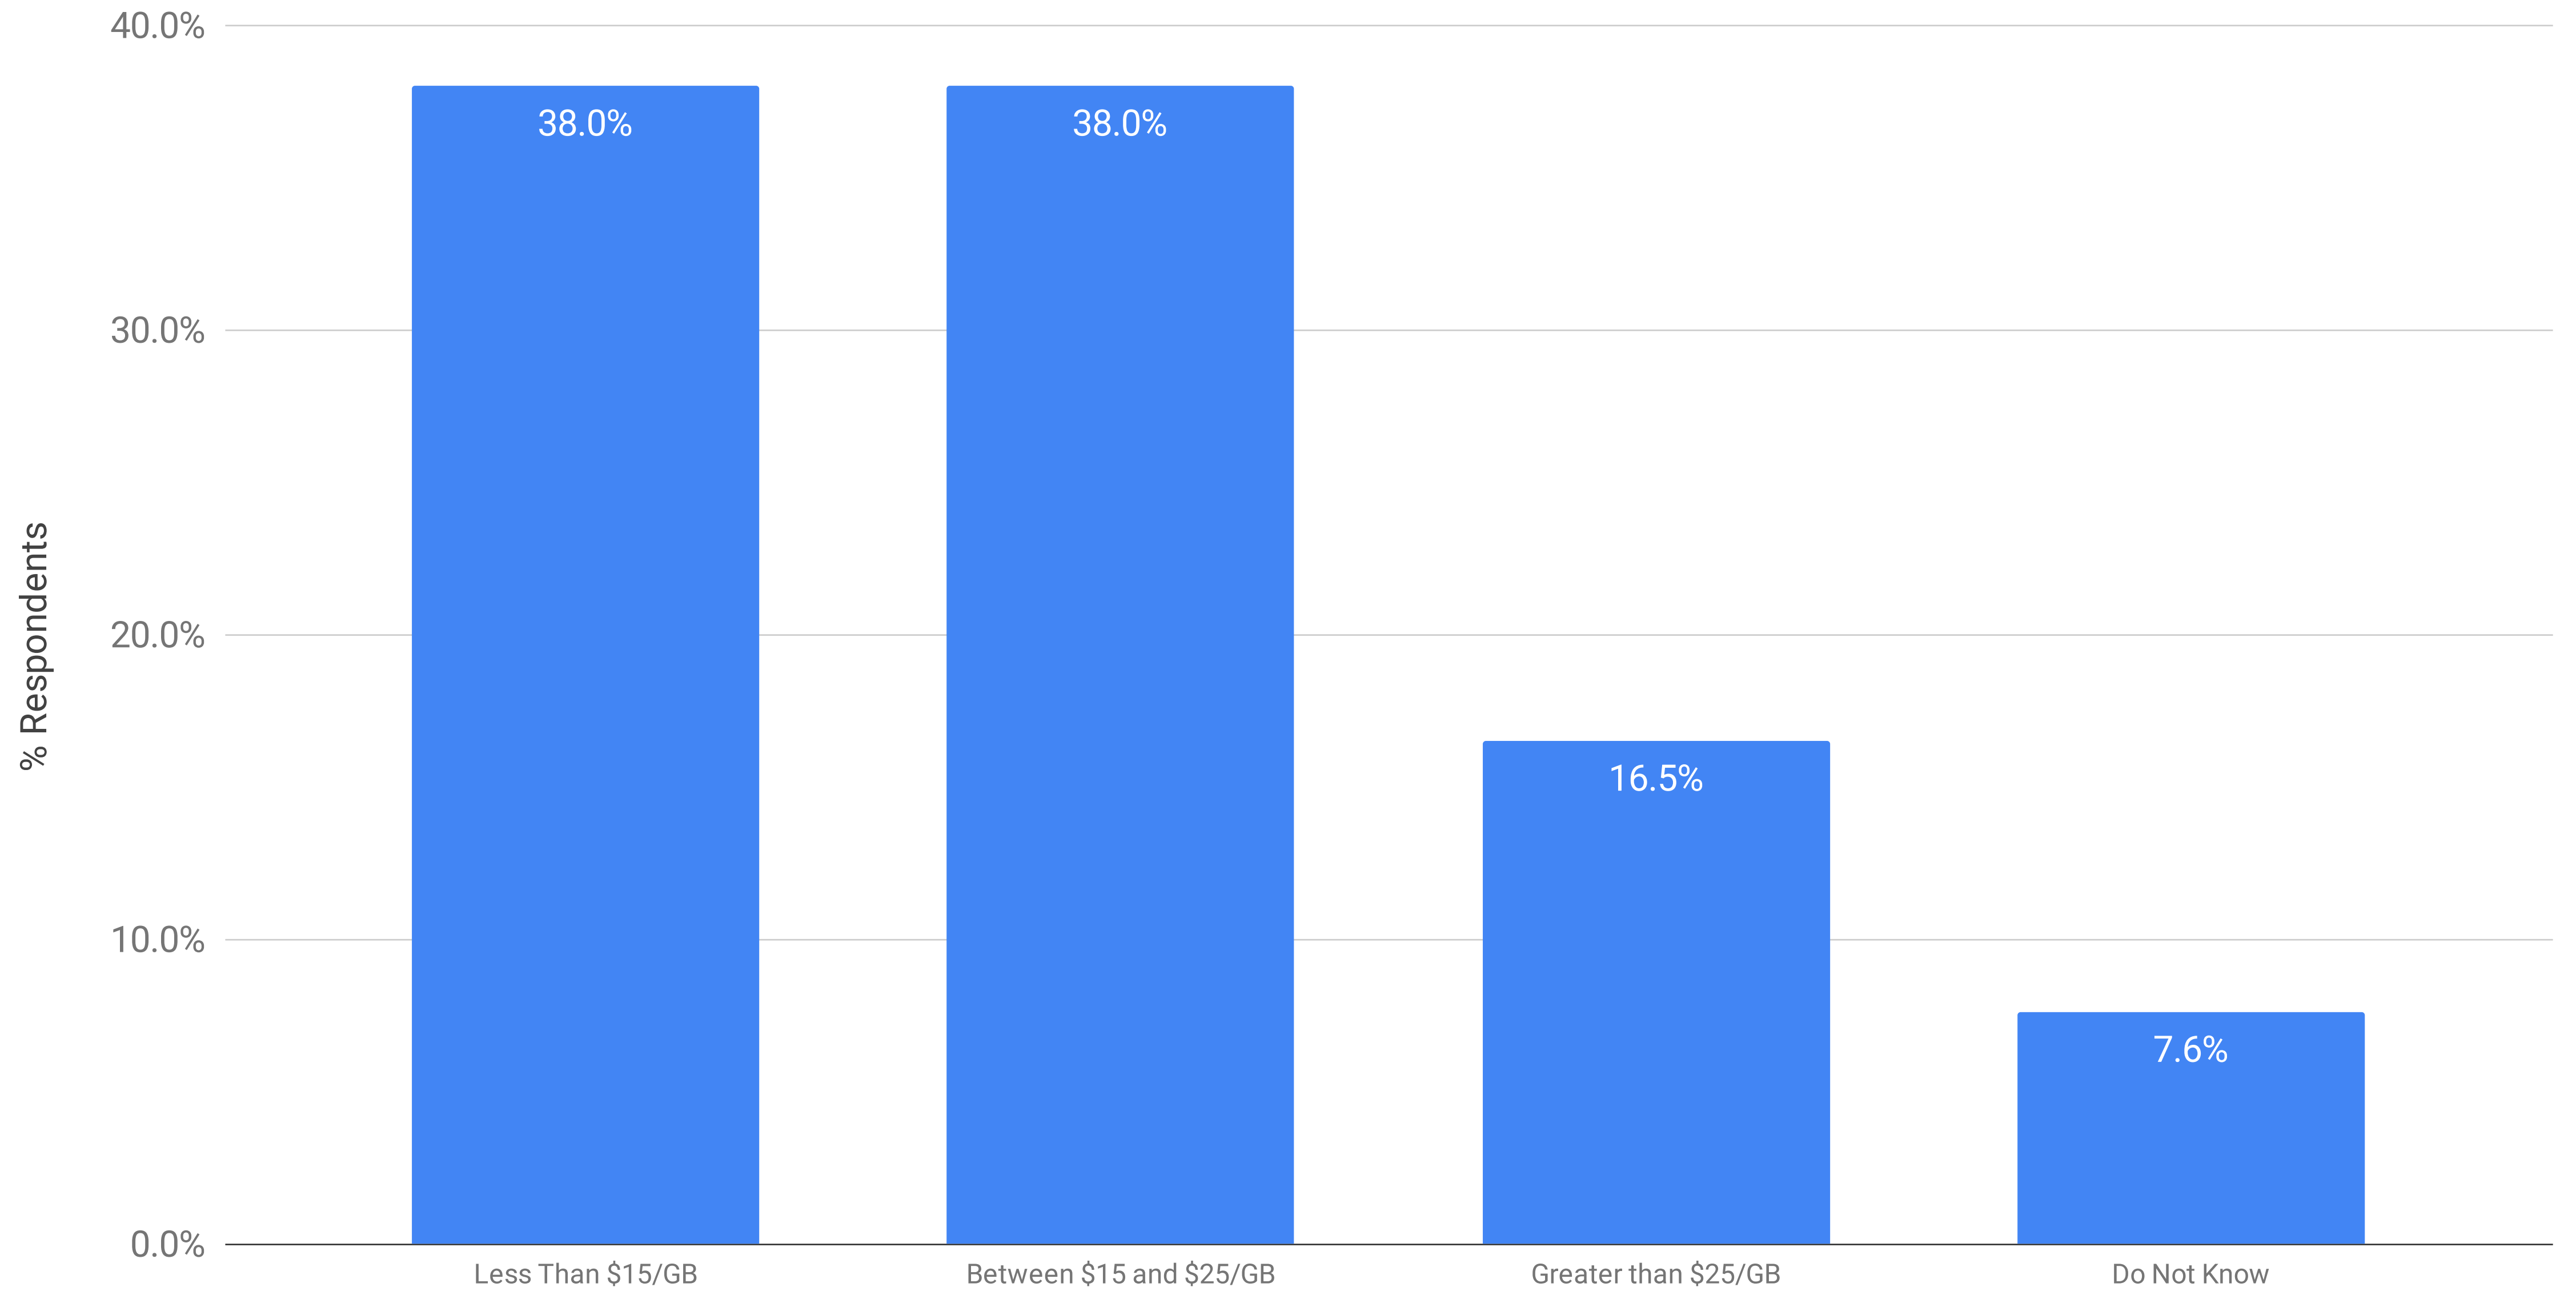

Processing Pricing: Per GB Cost Per Month to Host ESI with Analytics

Winter 2021 eDiscovery Pricing Survey (n=79)