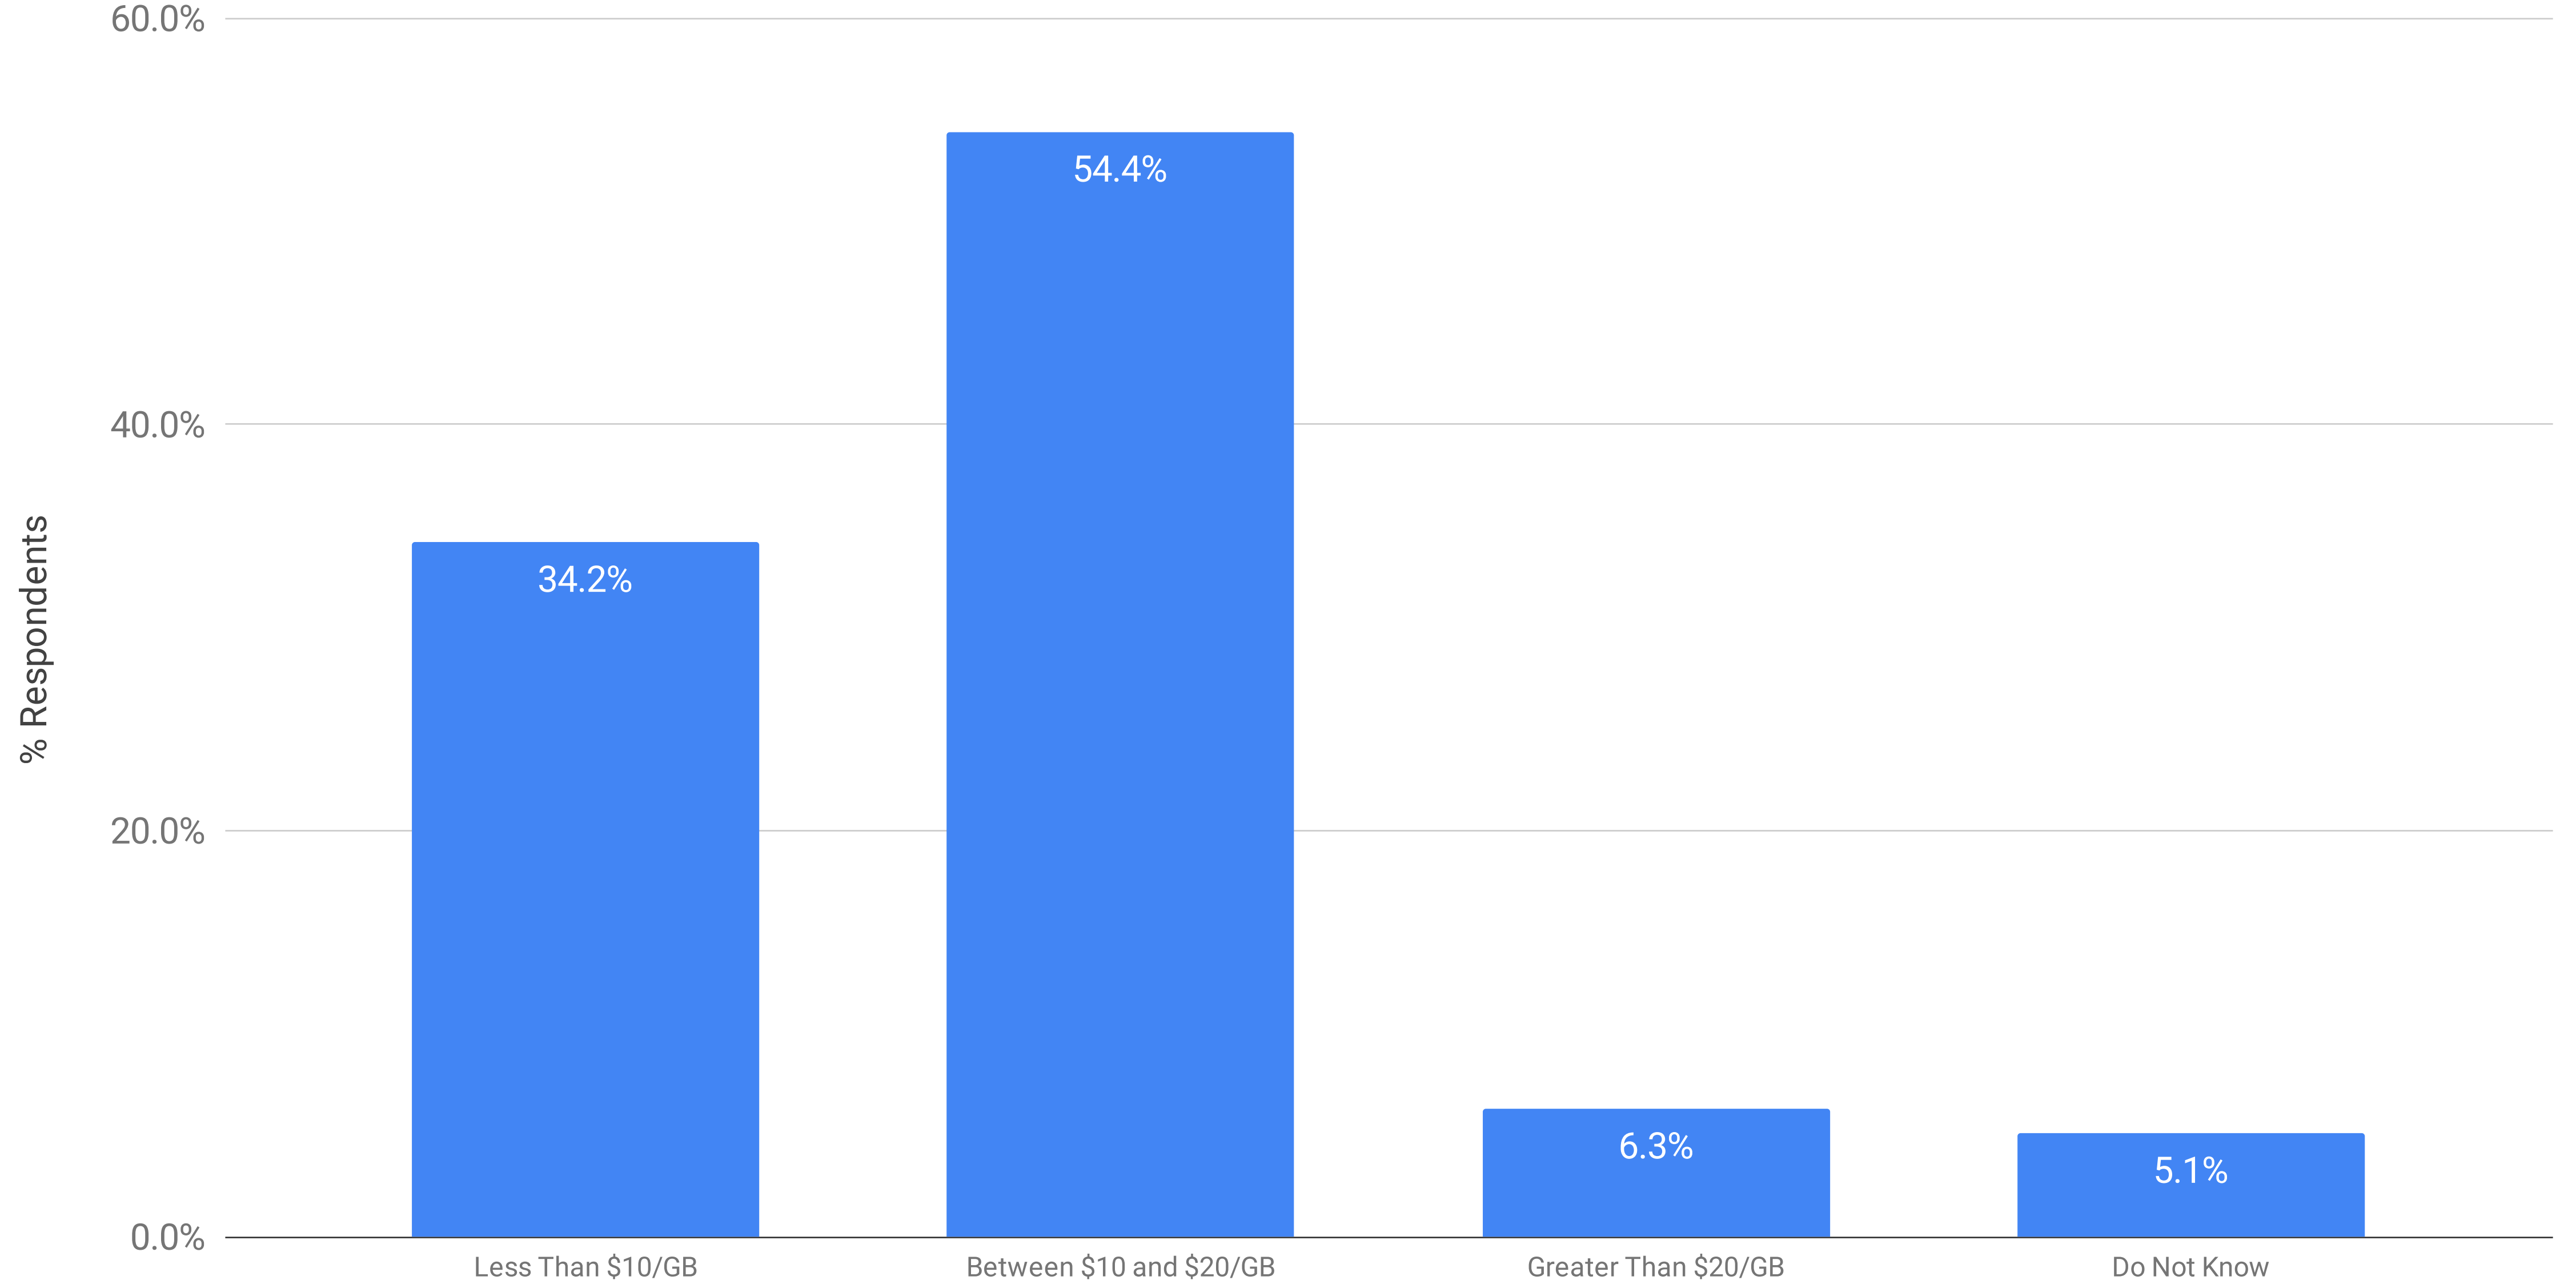

Processing Pricing: Per GB Cost Per Month to Host ESI without Analytics

Winter 2021 eDiscovery Pricing Survey (n=79)