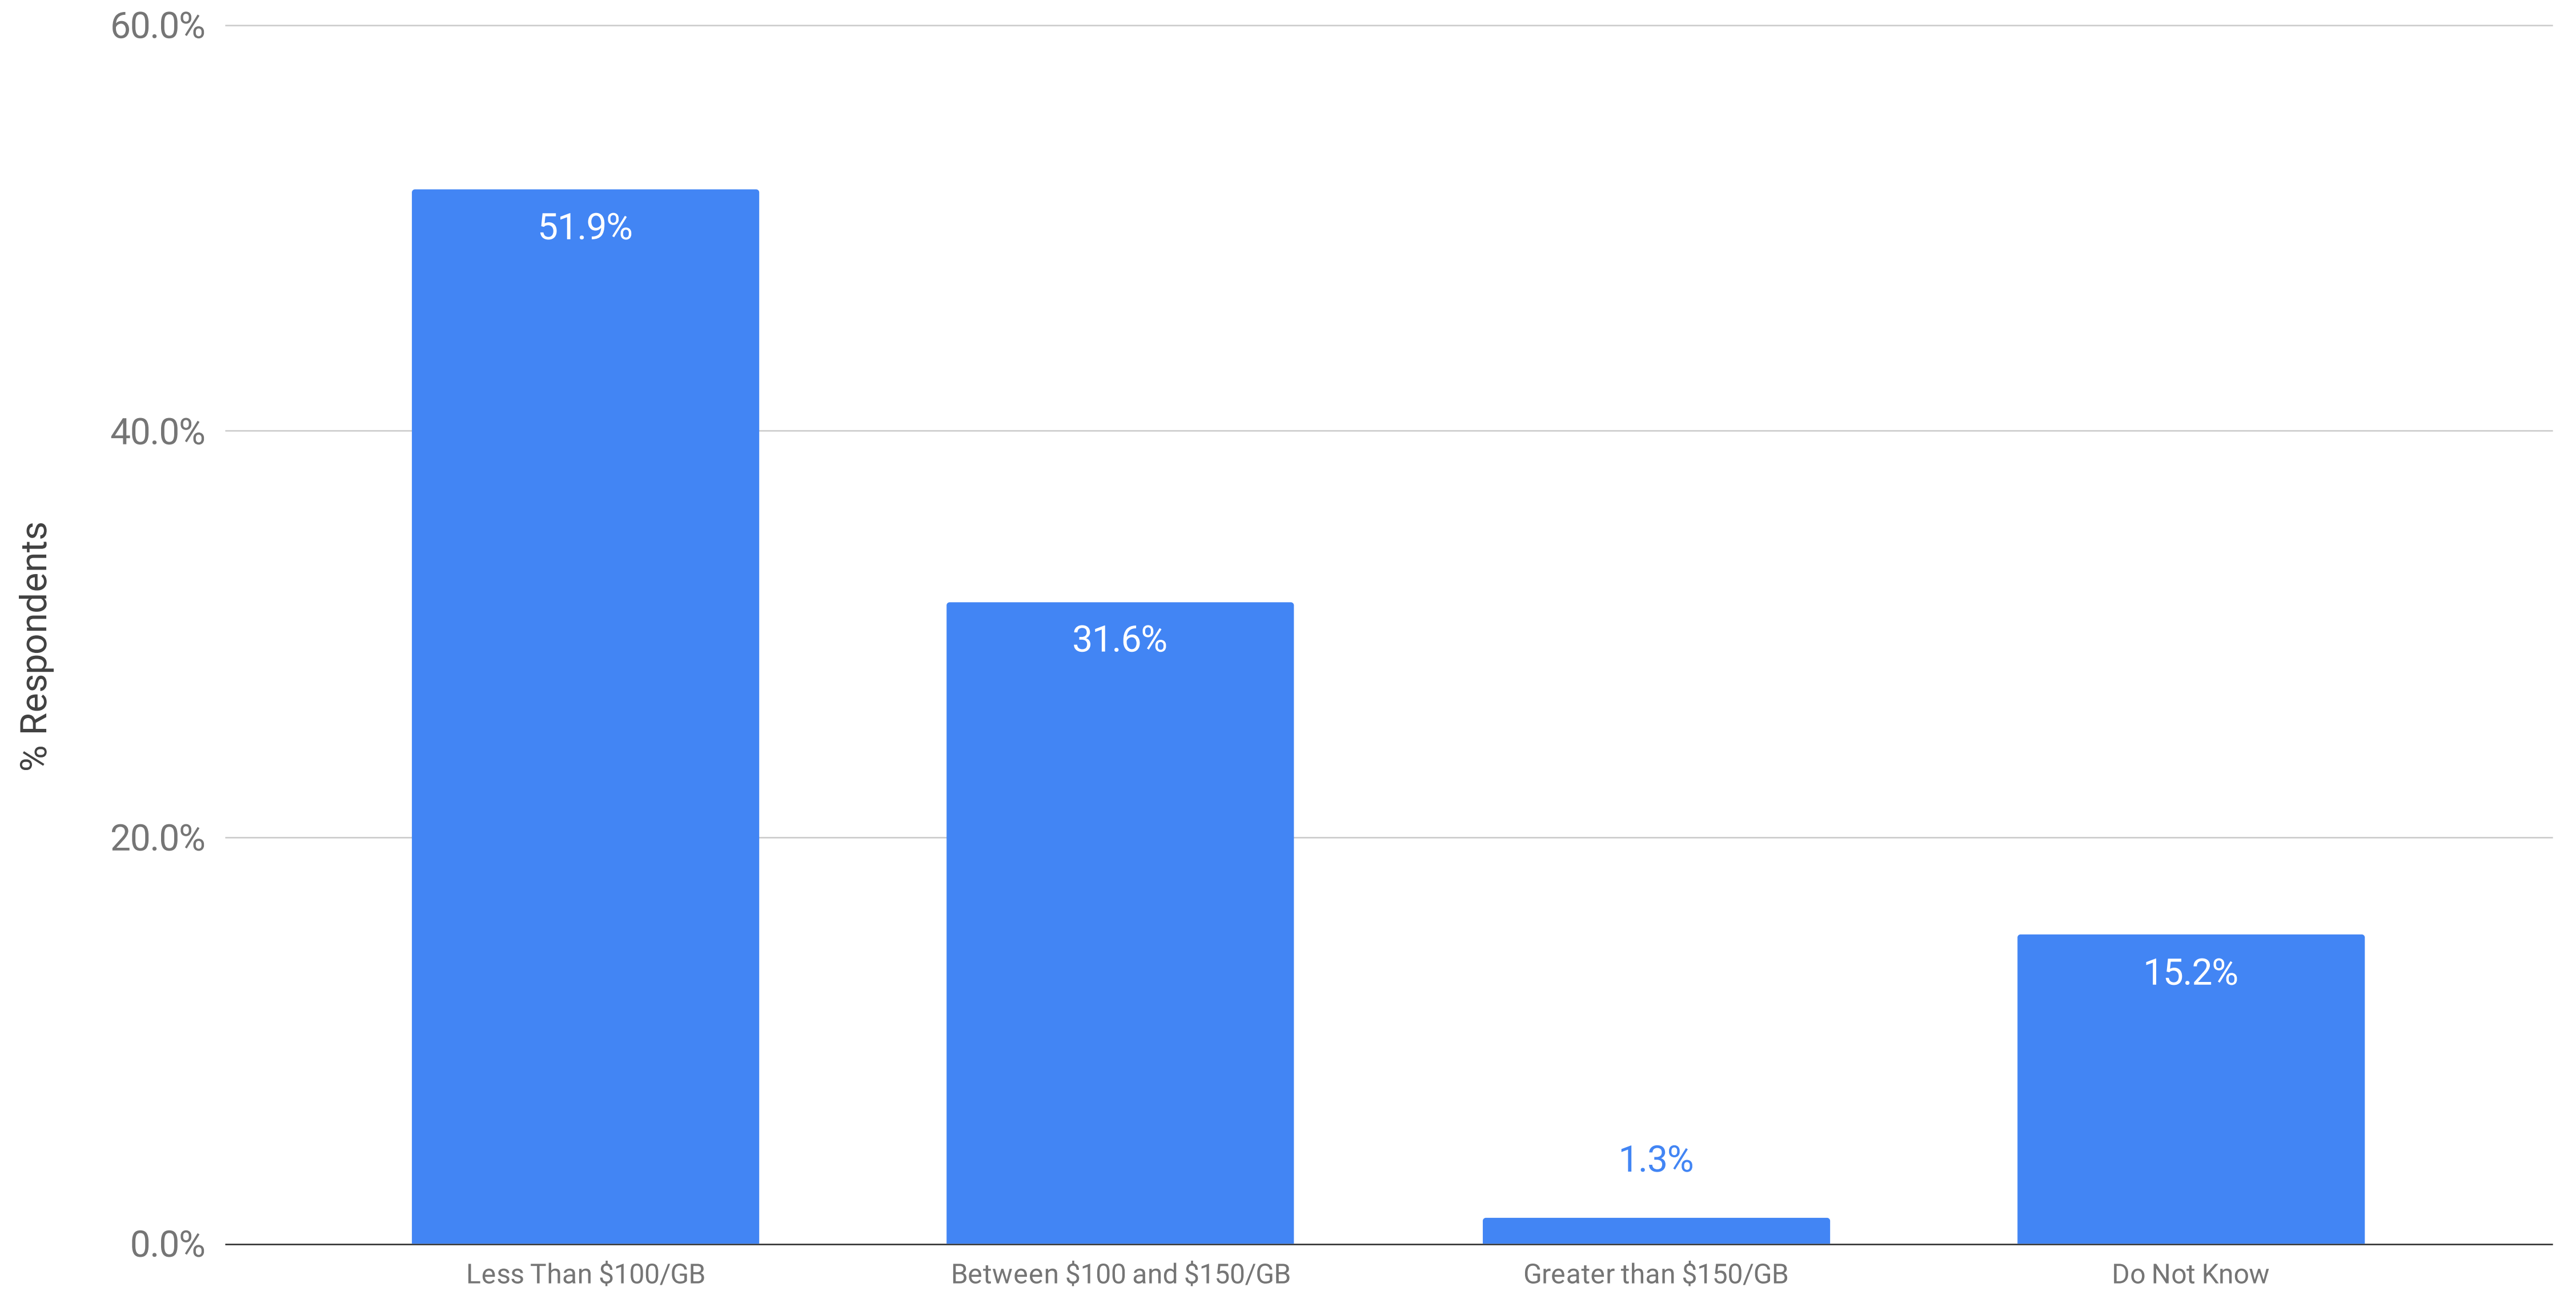

# Processing Pricing: Per GB Cost to Process ESI Based on Volume at Completion of Processing

Winter 2021 eDiscovery Pricing Survey (n=79)