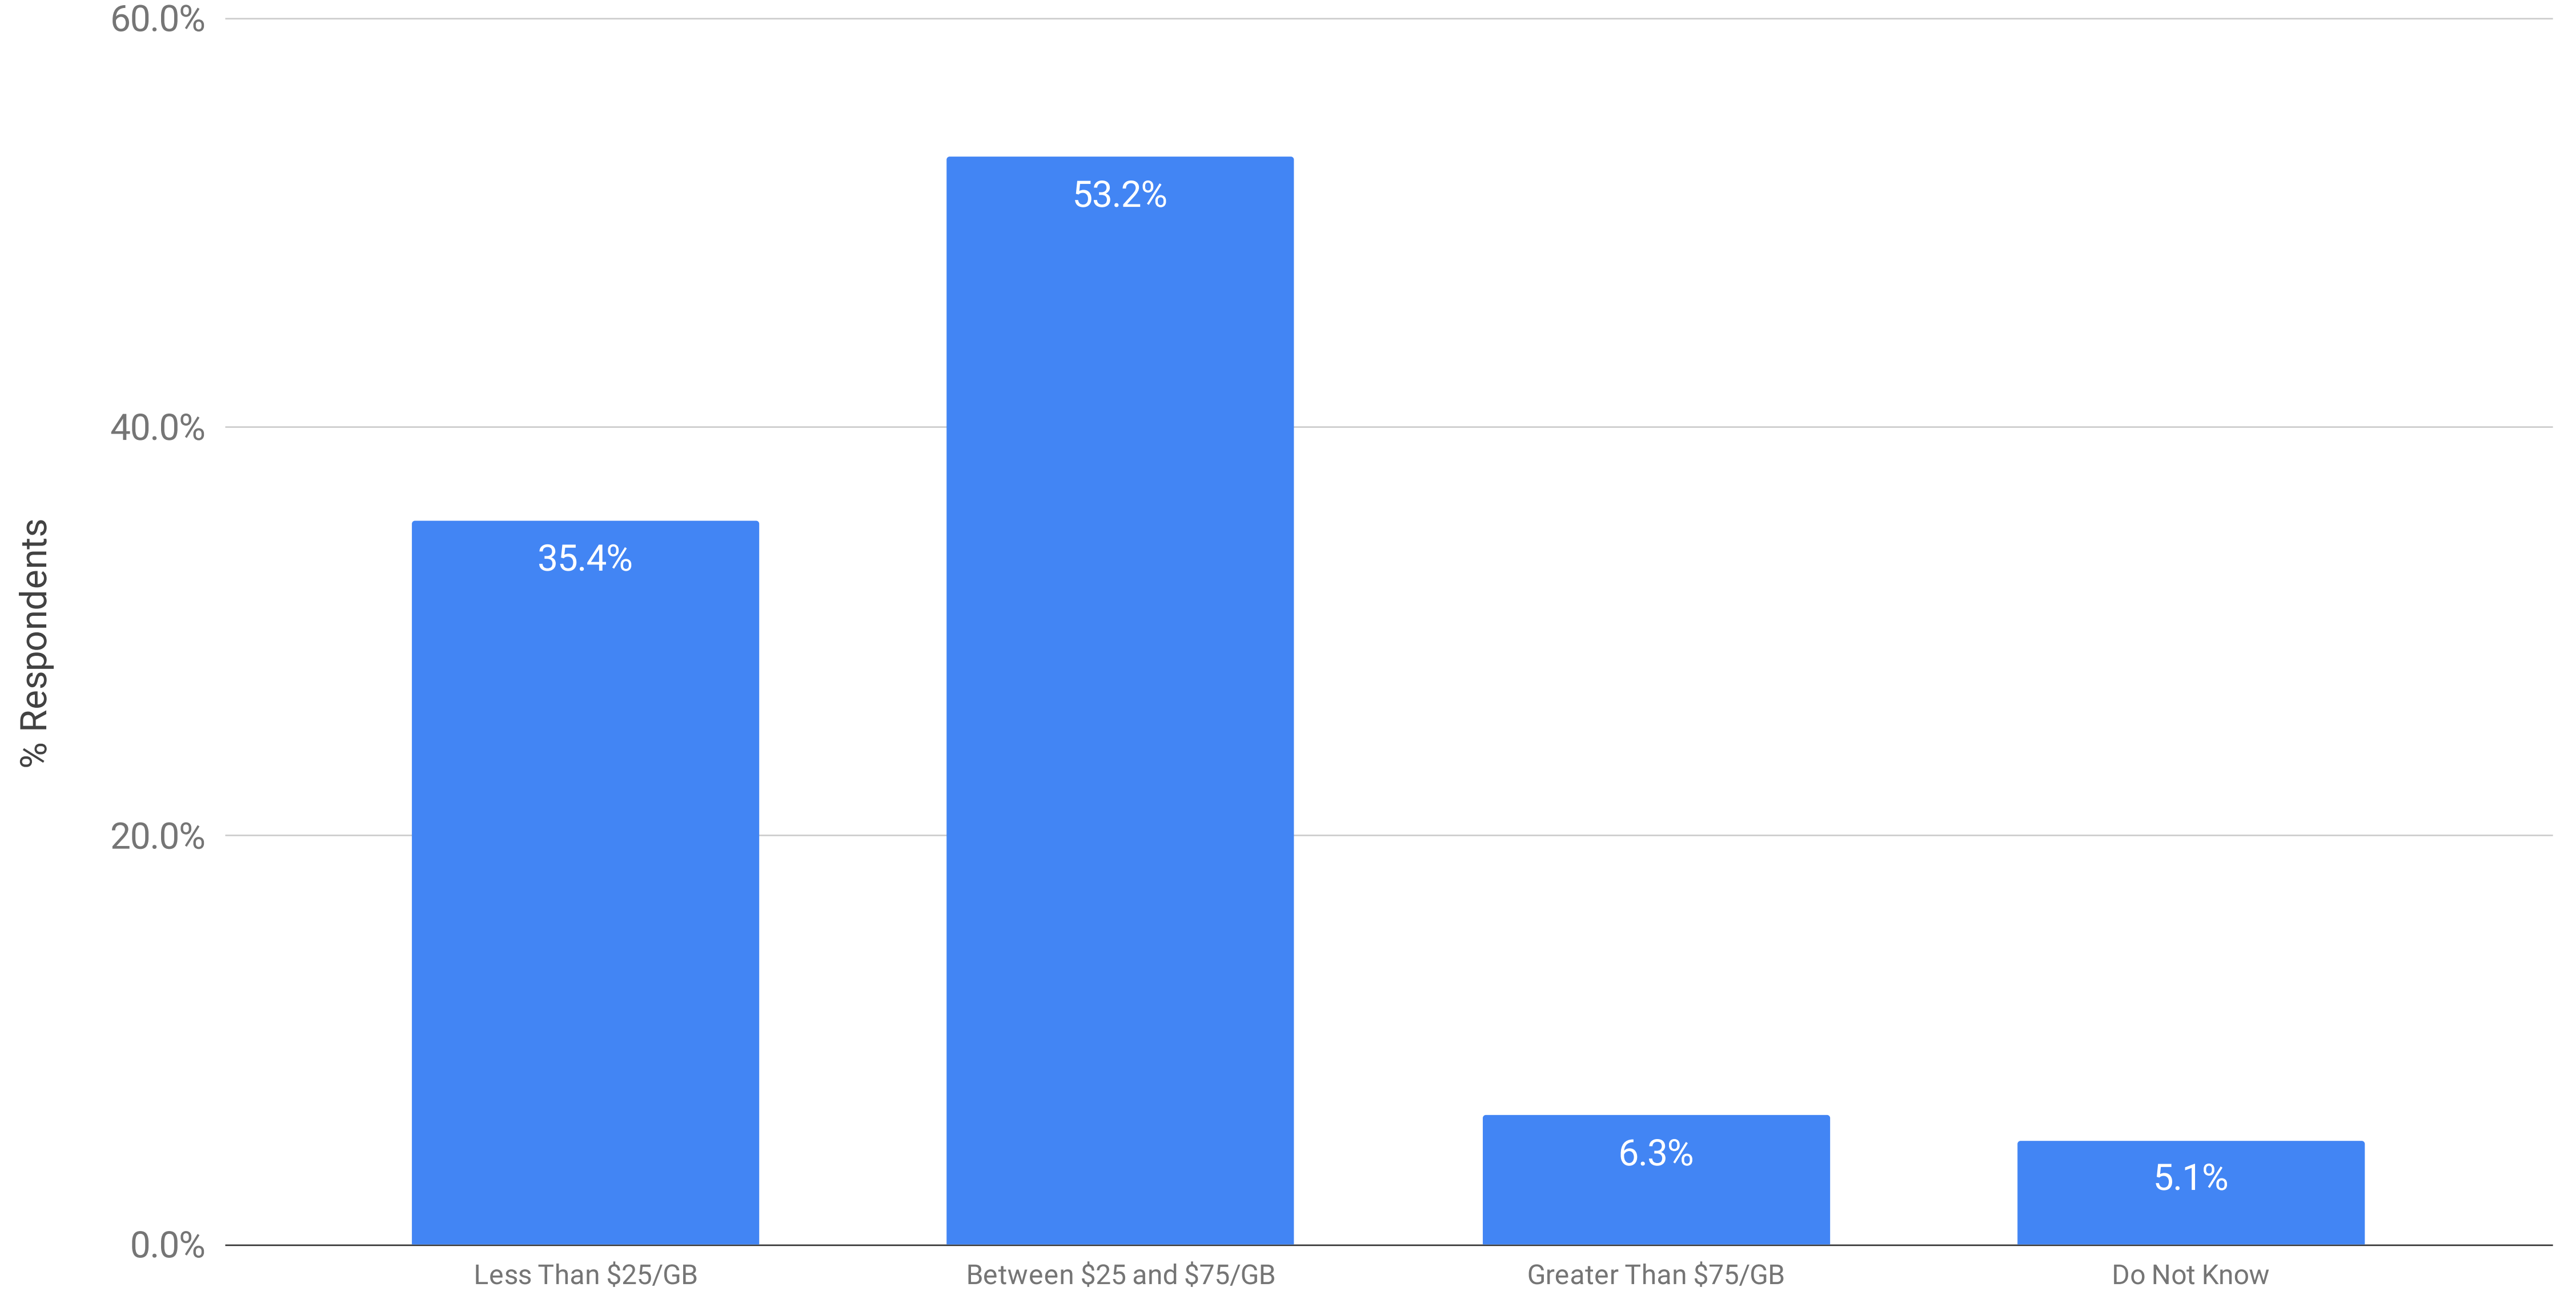

Processing Pricing: Per GB Cost to Process ESI Based on Volume at Ingestion

Winter 2021 eDiscovery Pricing Survey (n=79)