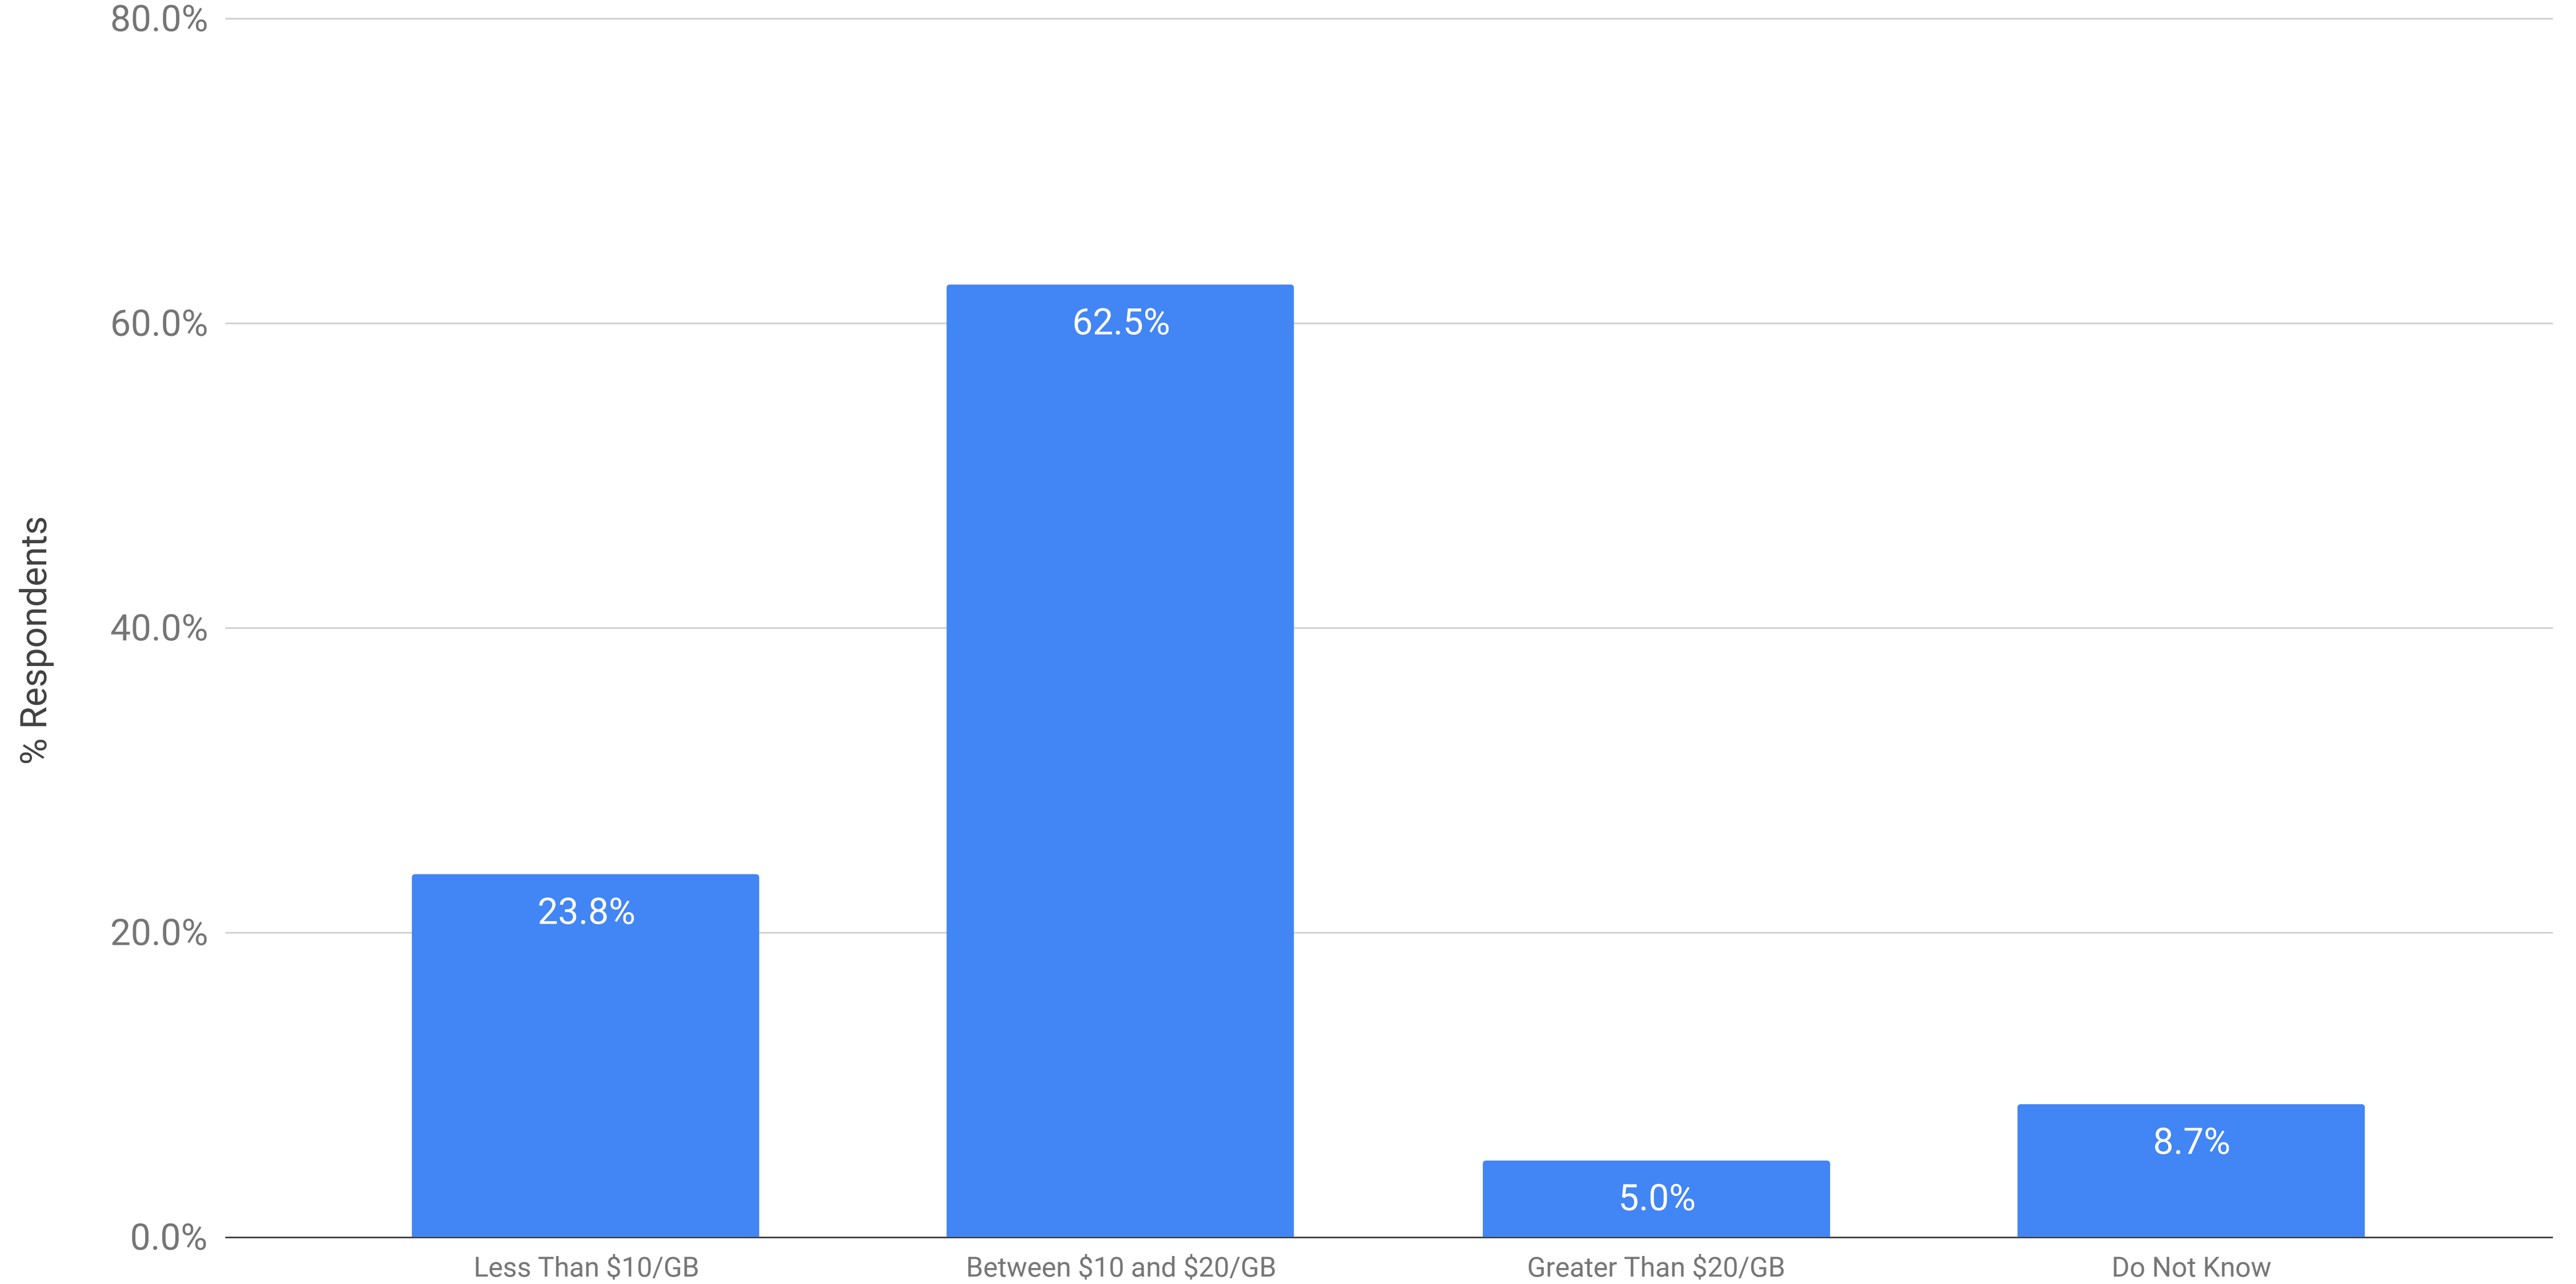

# Processing Pricing: Per GB Cost Per Month to Host ESI without Analytics

Winter 2020 eDiscovery Pricing Survey (n=80)