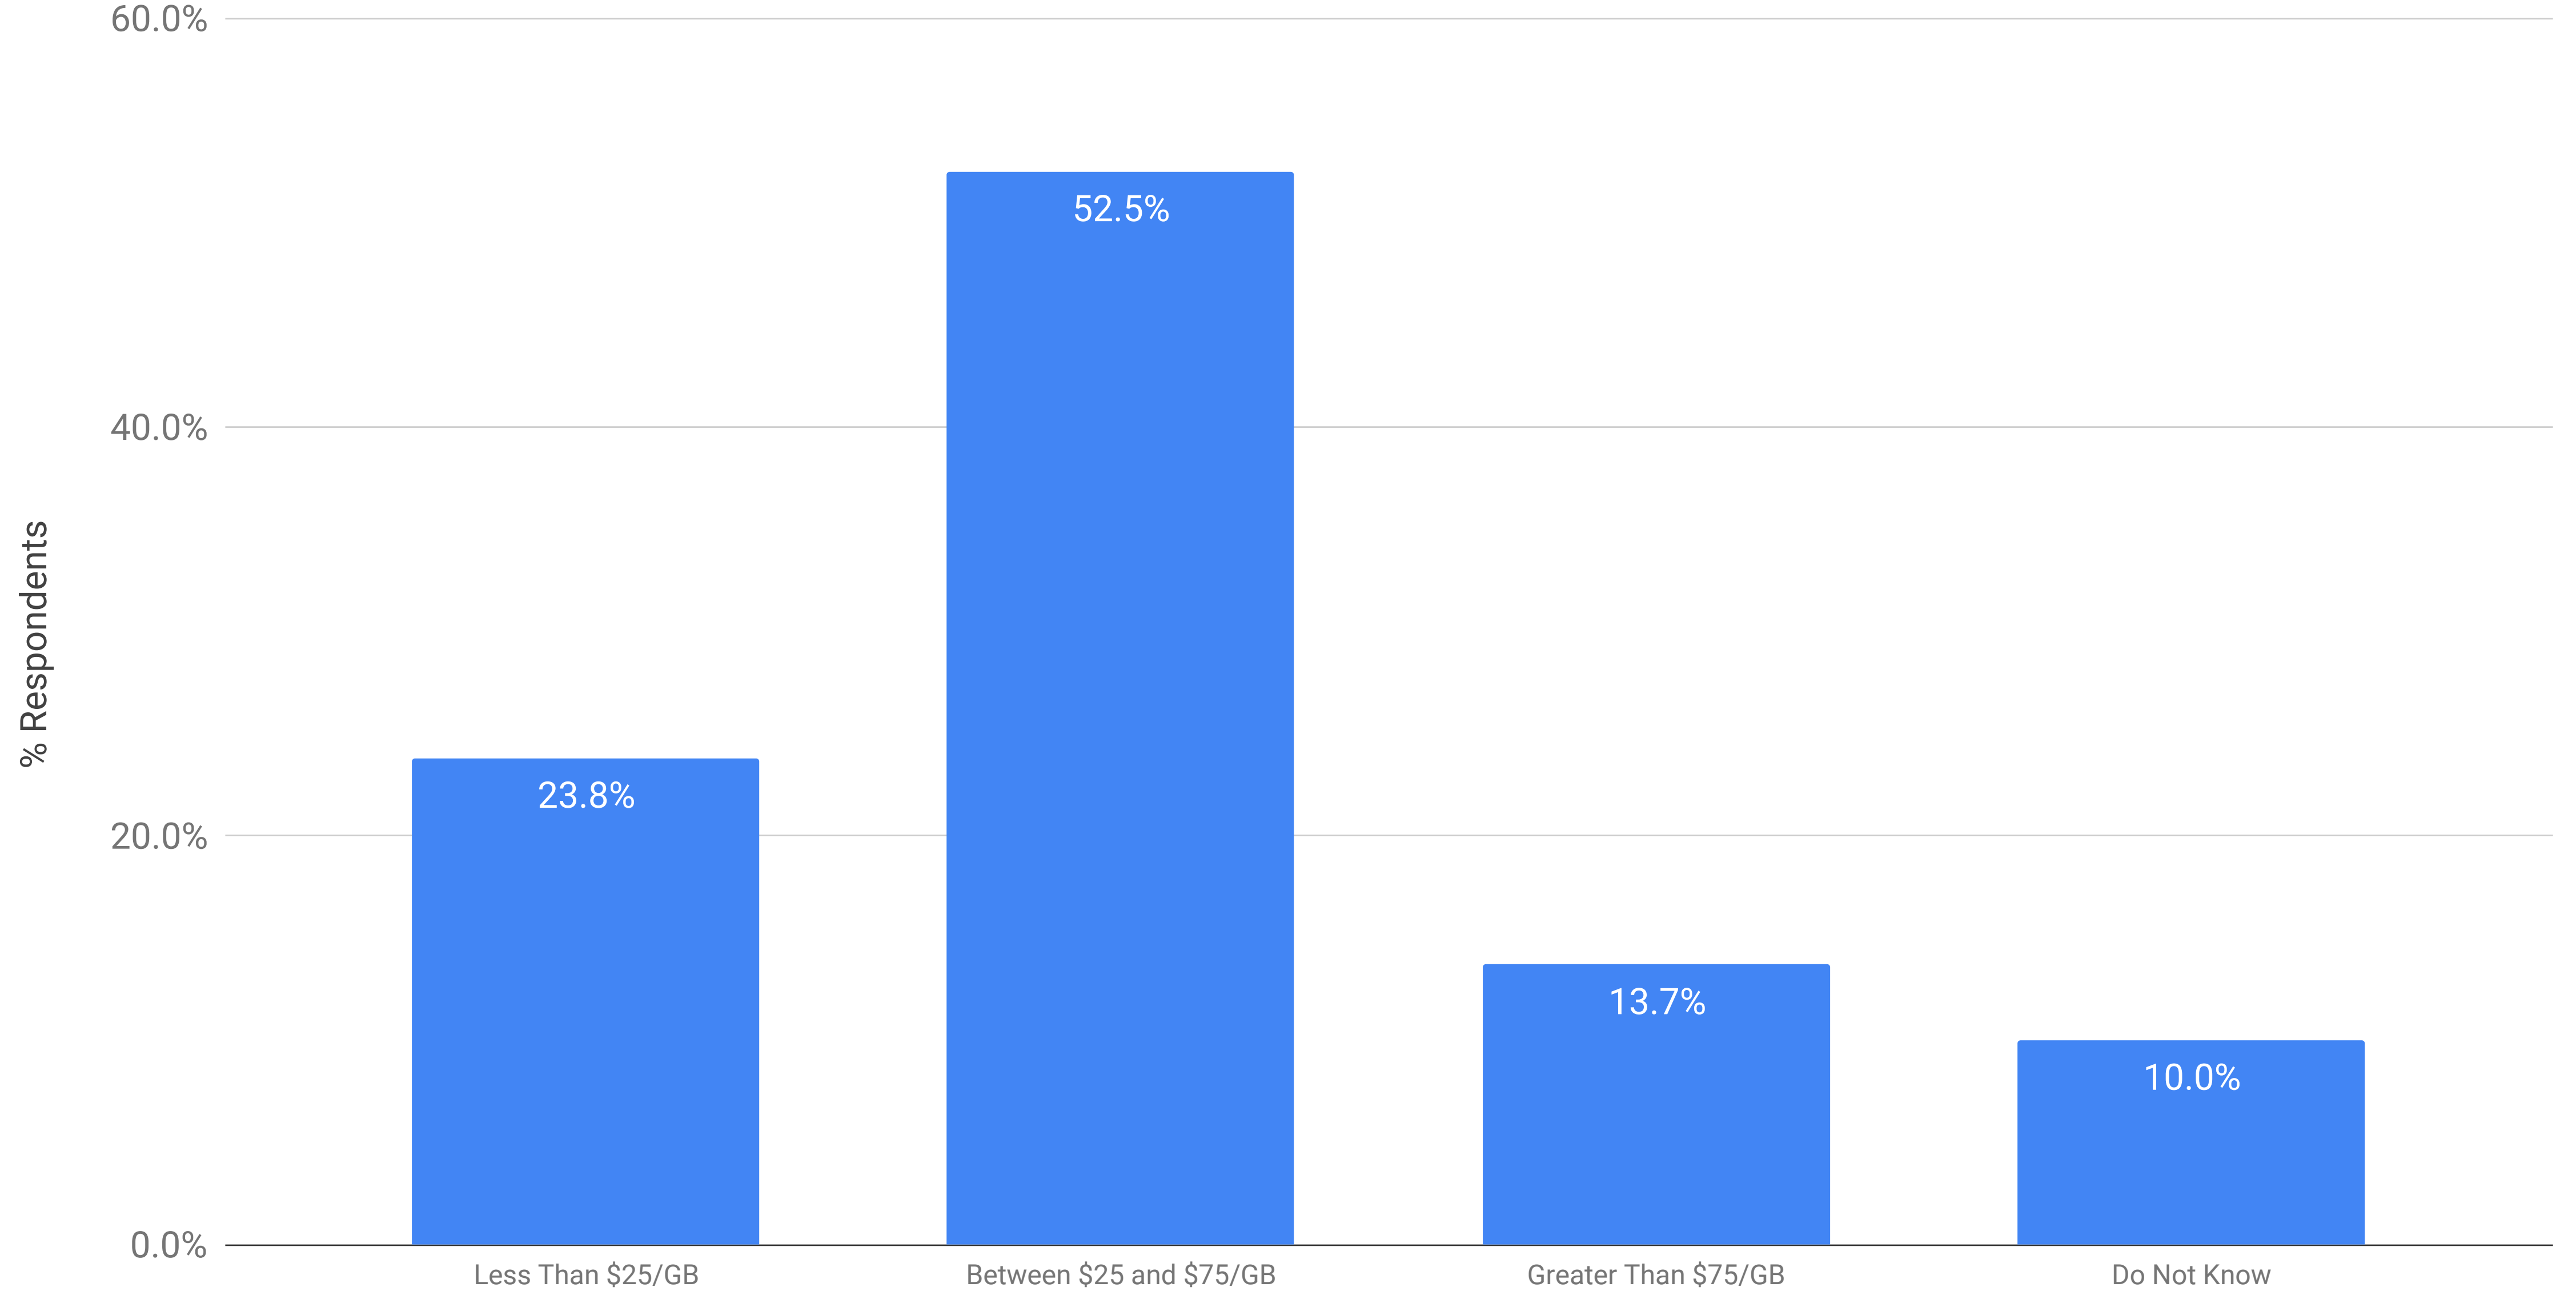

# Processing Pricing: Per GB Cost to Process ESI Based on Volume at Ingestion

Winter 2020 eDiscovery Pricing Survey (n=80)