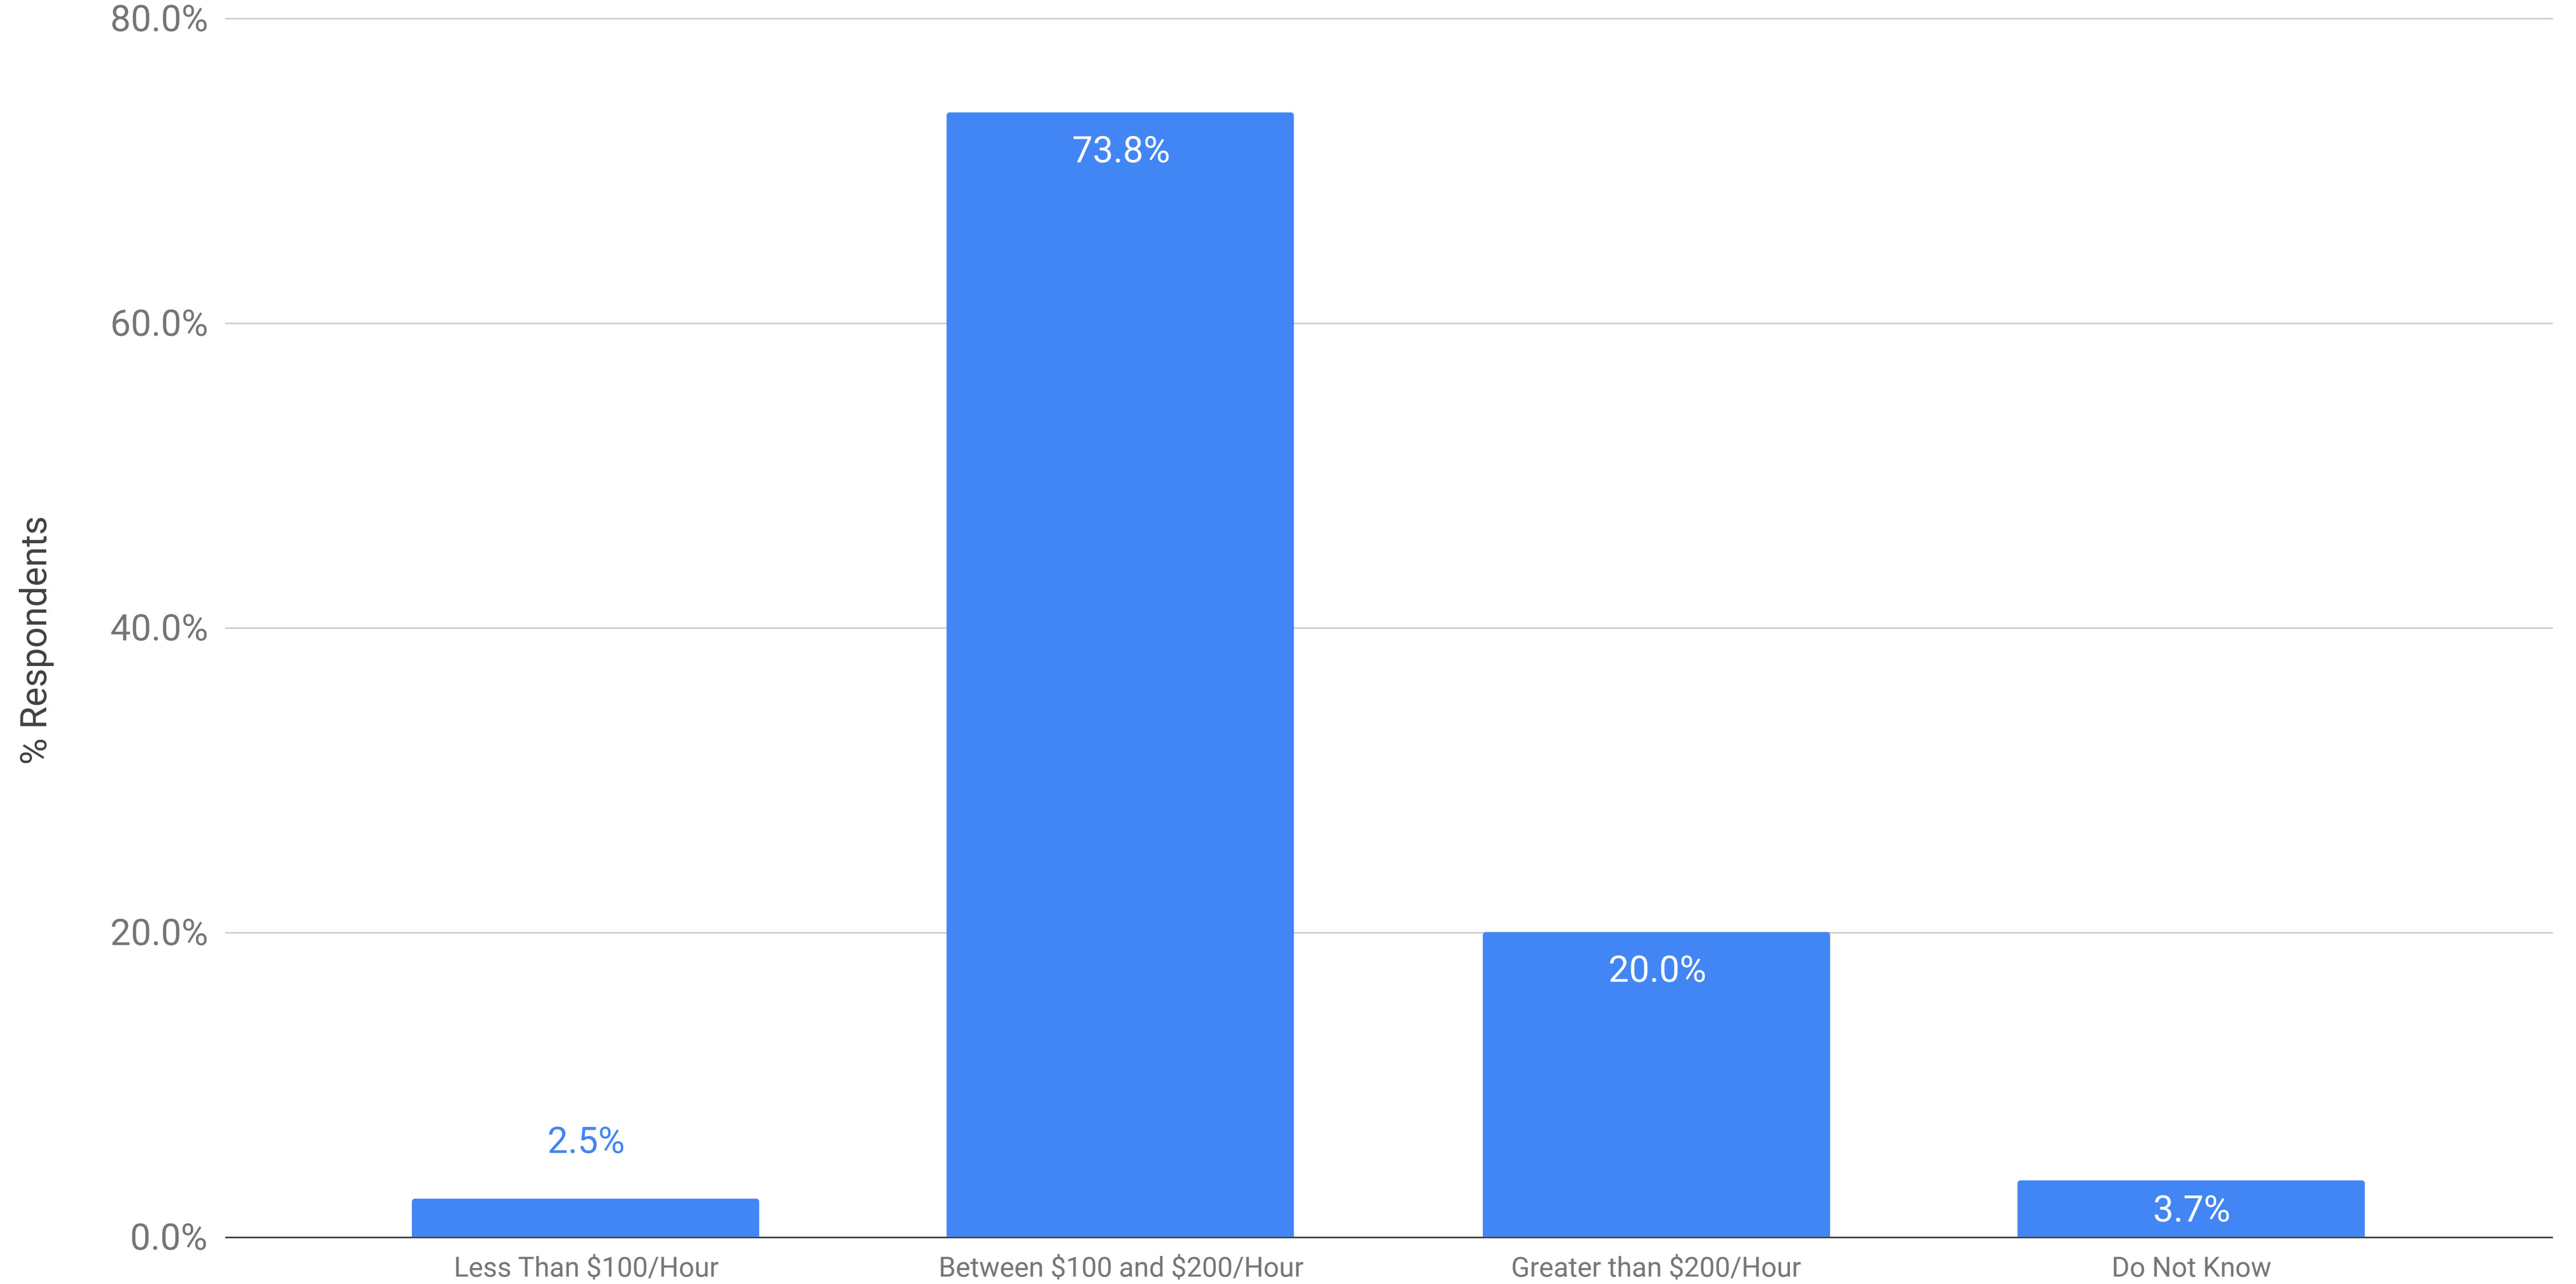

# Processing Pricing: Per Hour Cost of Project Management Support for eDiscovery

Winter 2020 eDiscovery Pricing Survey (n=80)