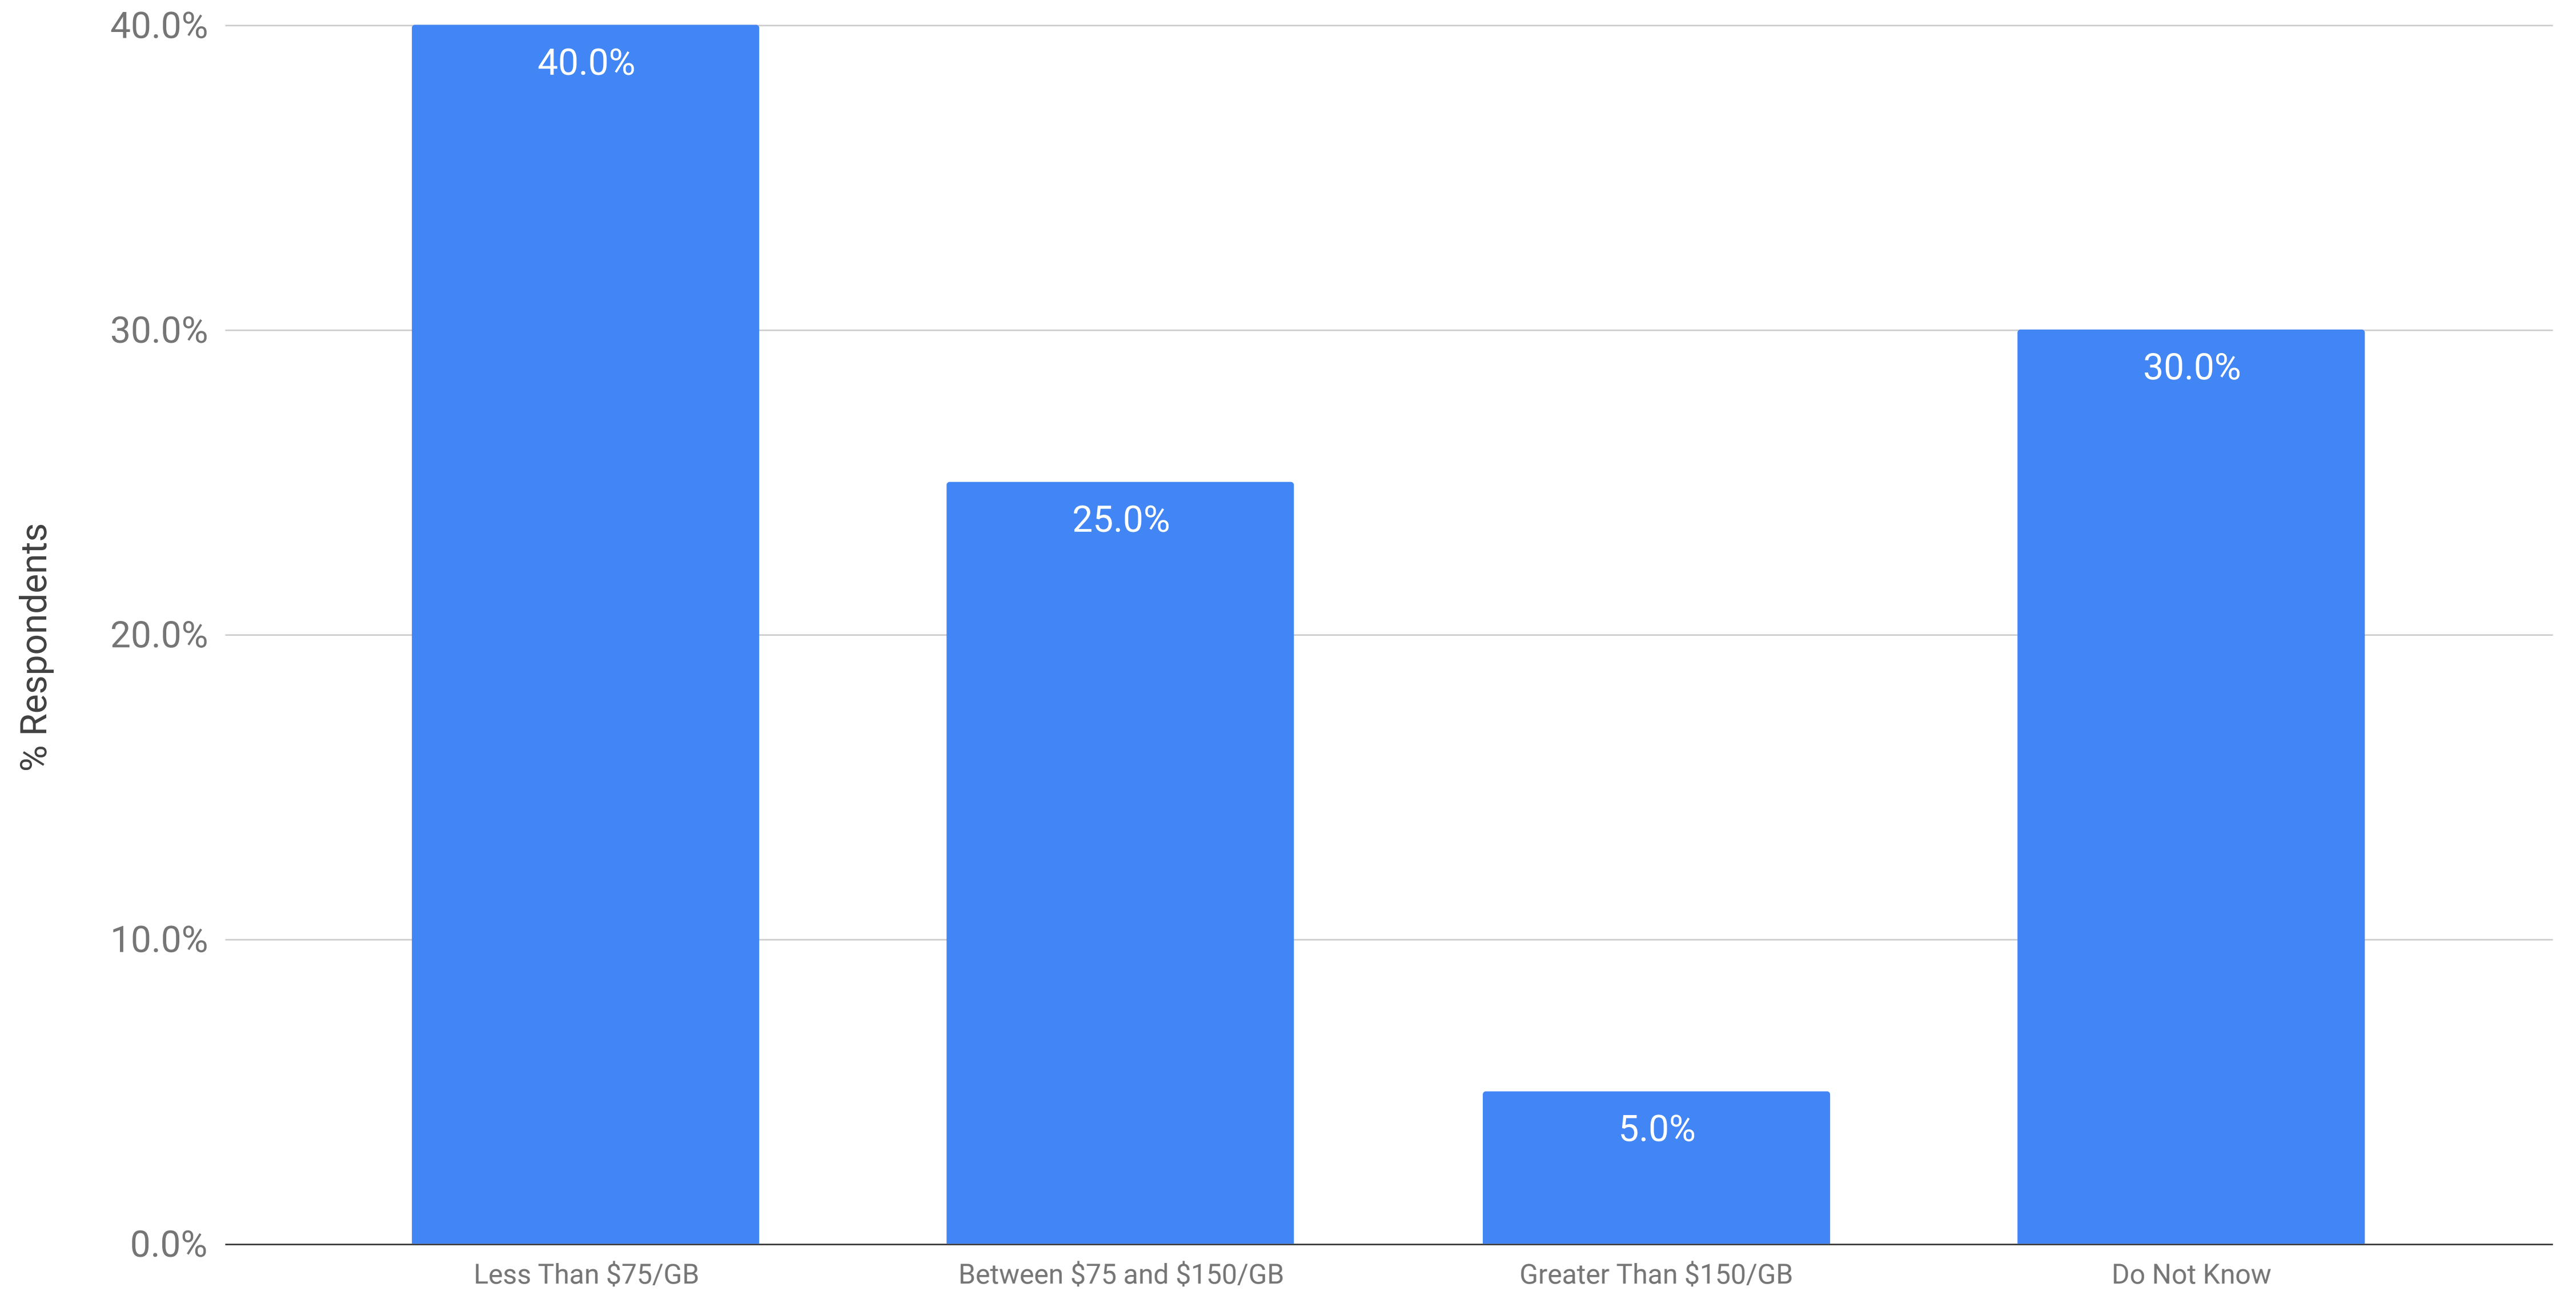

# Review Pricing: Per GB Cost to Conduct Predictive Coding in a Technology-Assisted Review

Winter 2020 eDiscovery Pricing Survey (n=80)