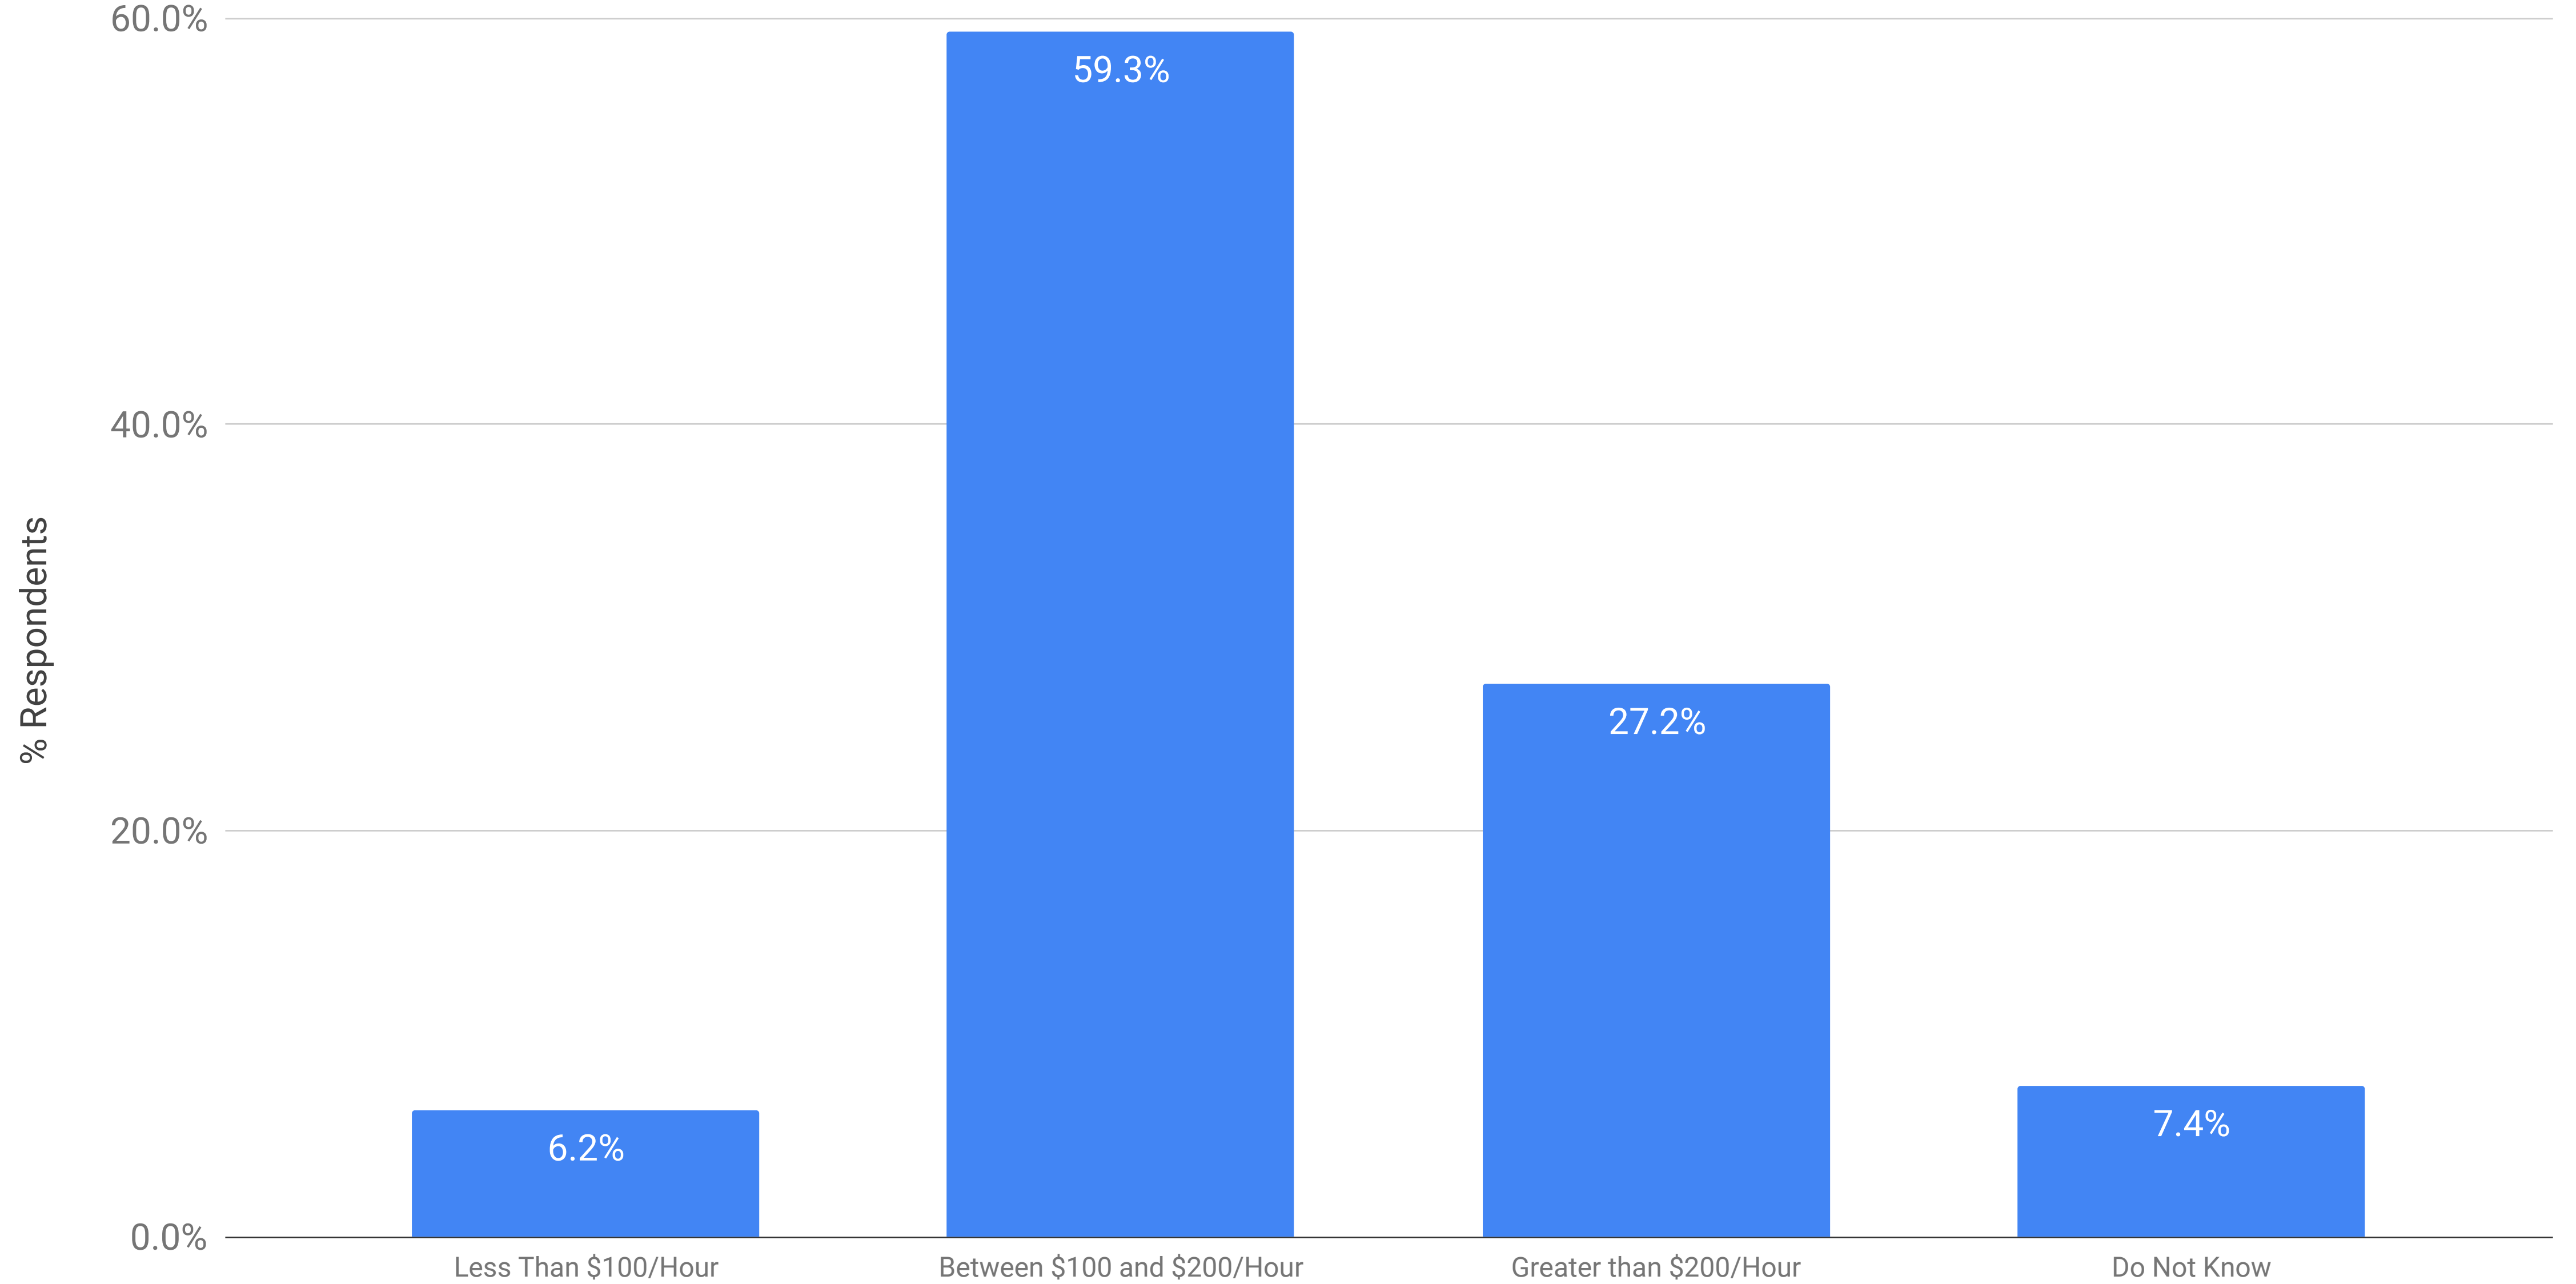

Processing Pricing: Per Hour Cost of Project Management Support for eDiscovery

Summer 2019 eDiscovery Pricing Survey (n=81)