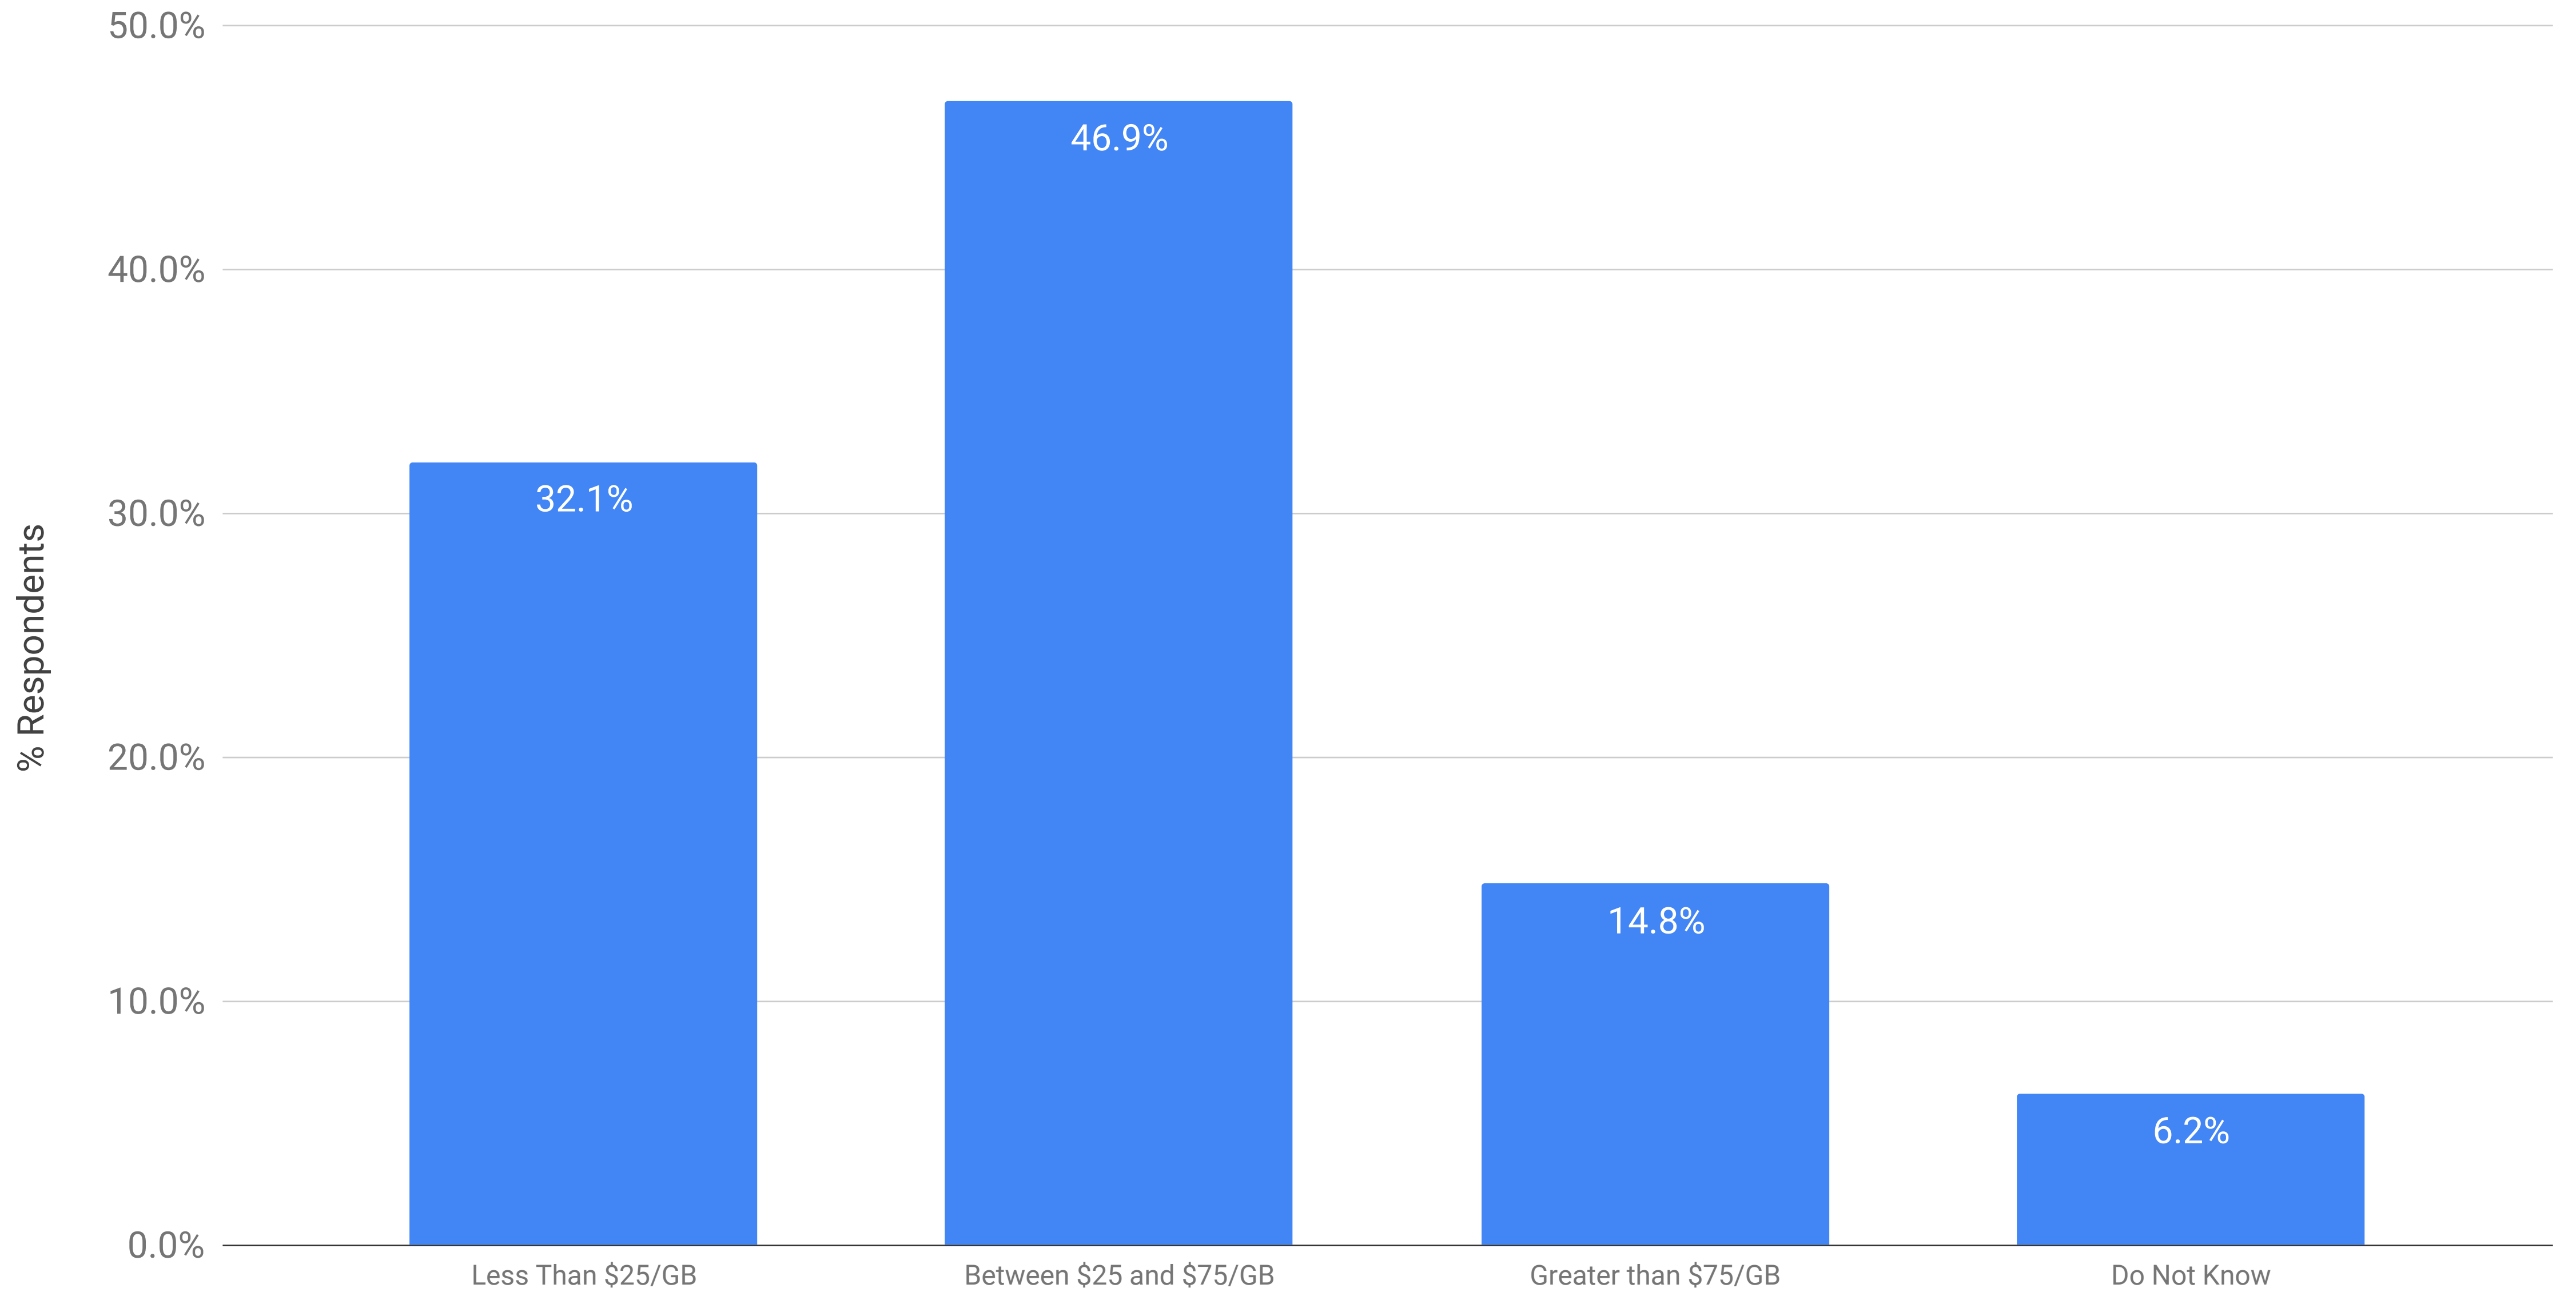

Processing Pricing: Per GB Cost to Process ESI Based on Volume at Ingestion

Summer 2019 eDiscovery Pricing Survey (n=81)