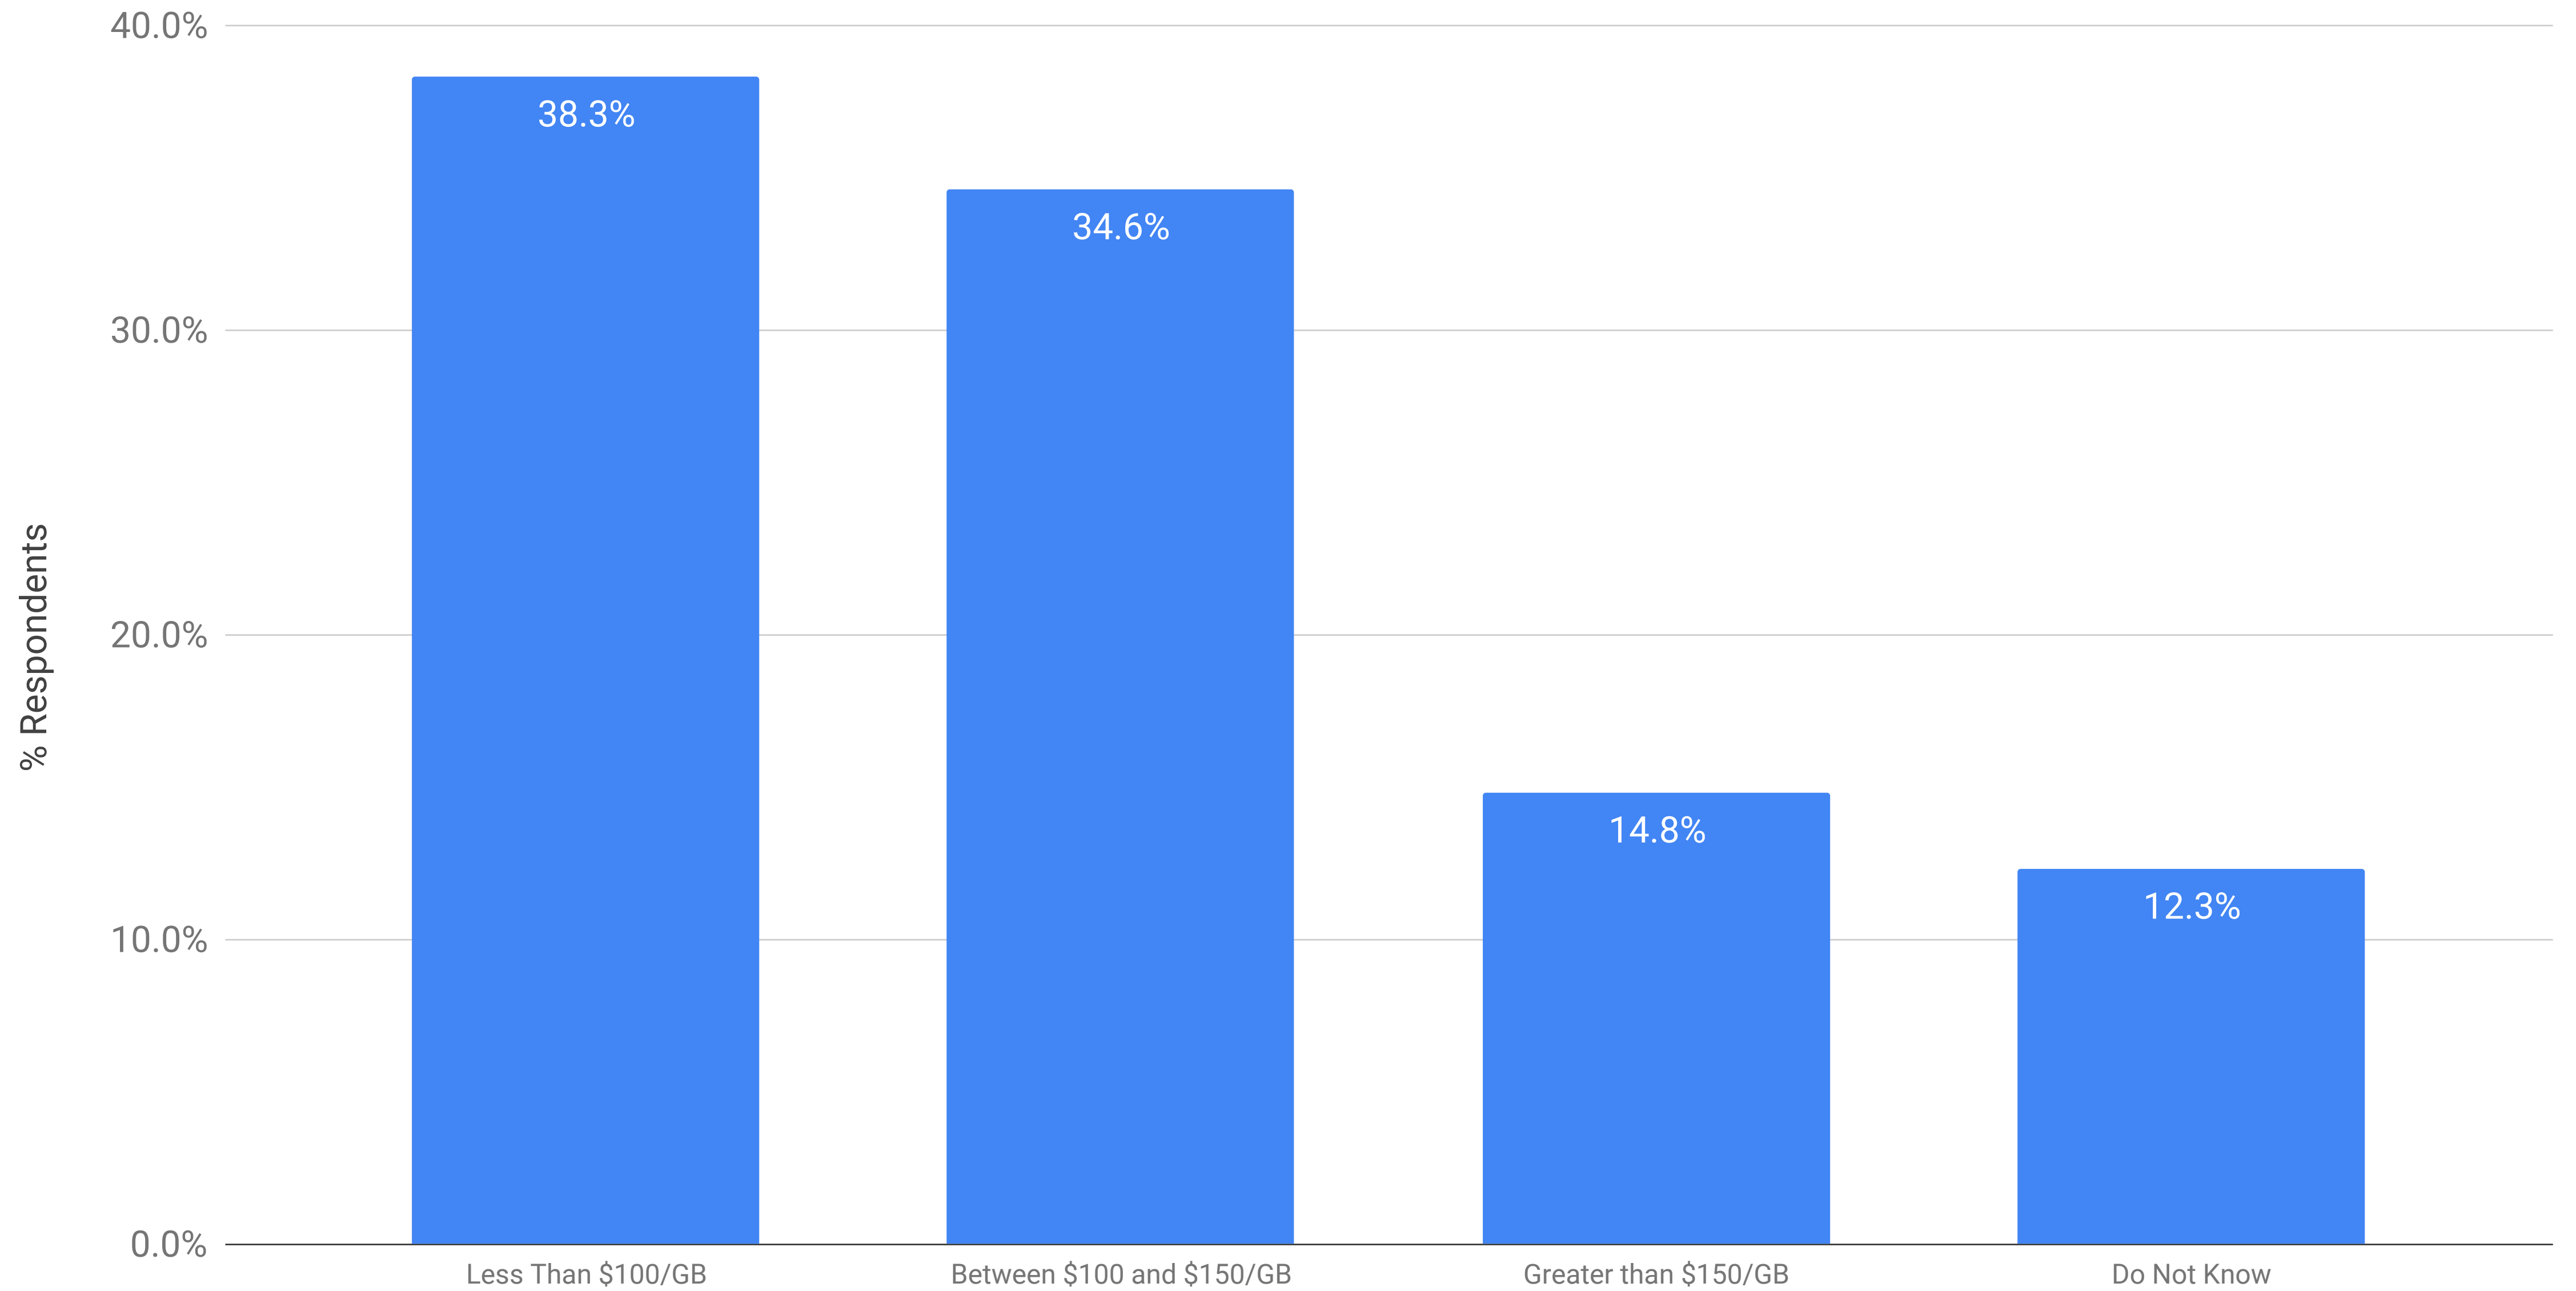

Processing Pricing: Per GB Cost to Process ESI Based on Volume at Completion of Processing

Summer 2019 eDiscovery Pricing Survey (n=81)