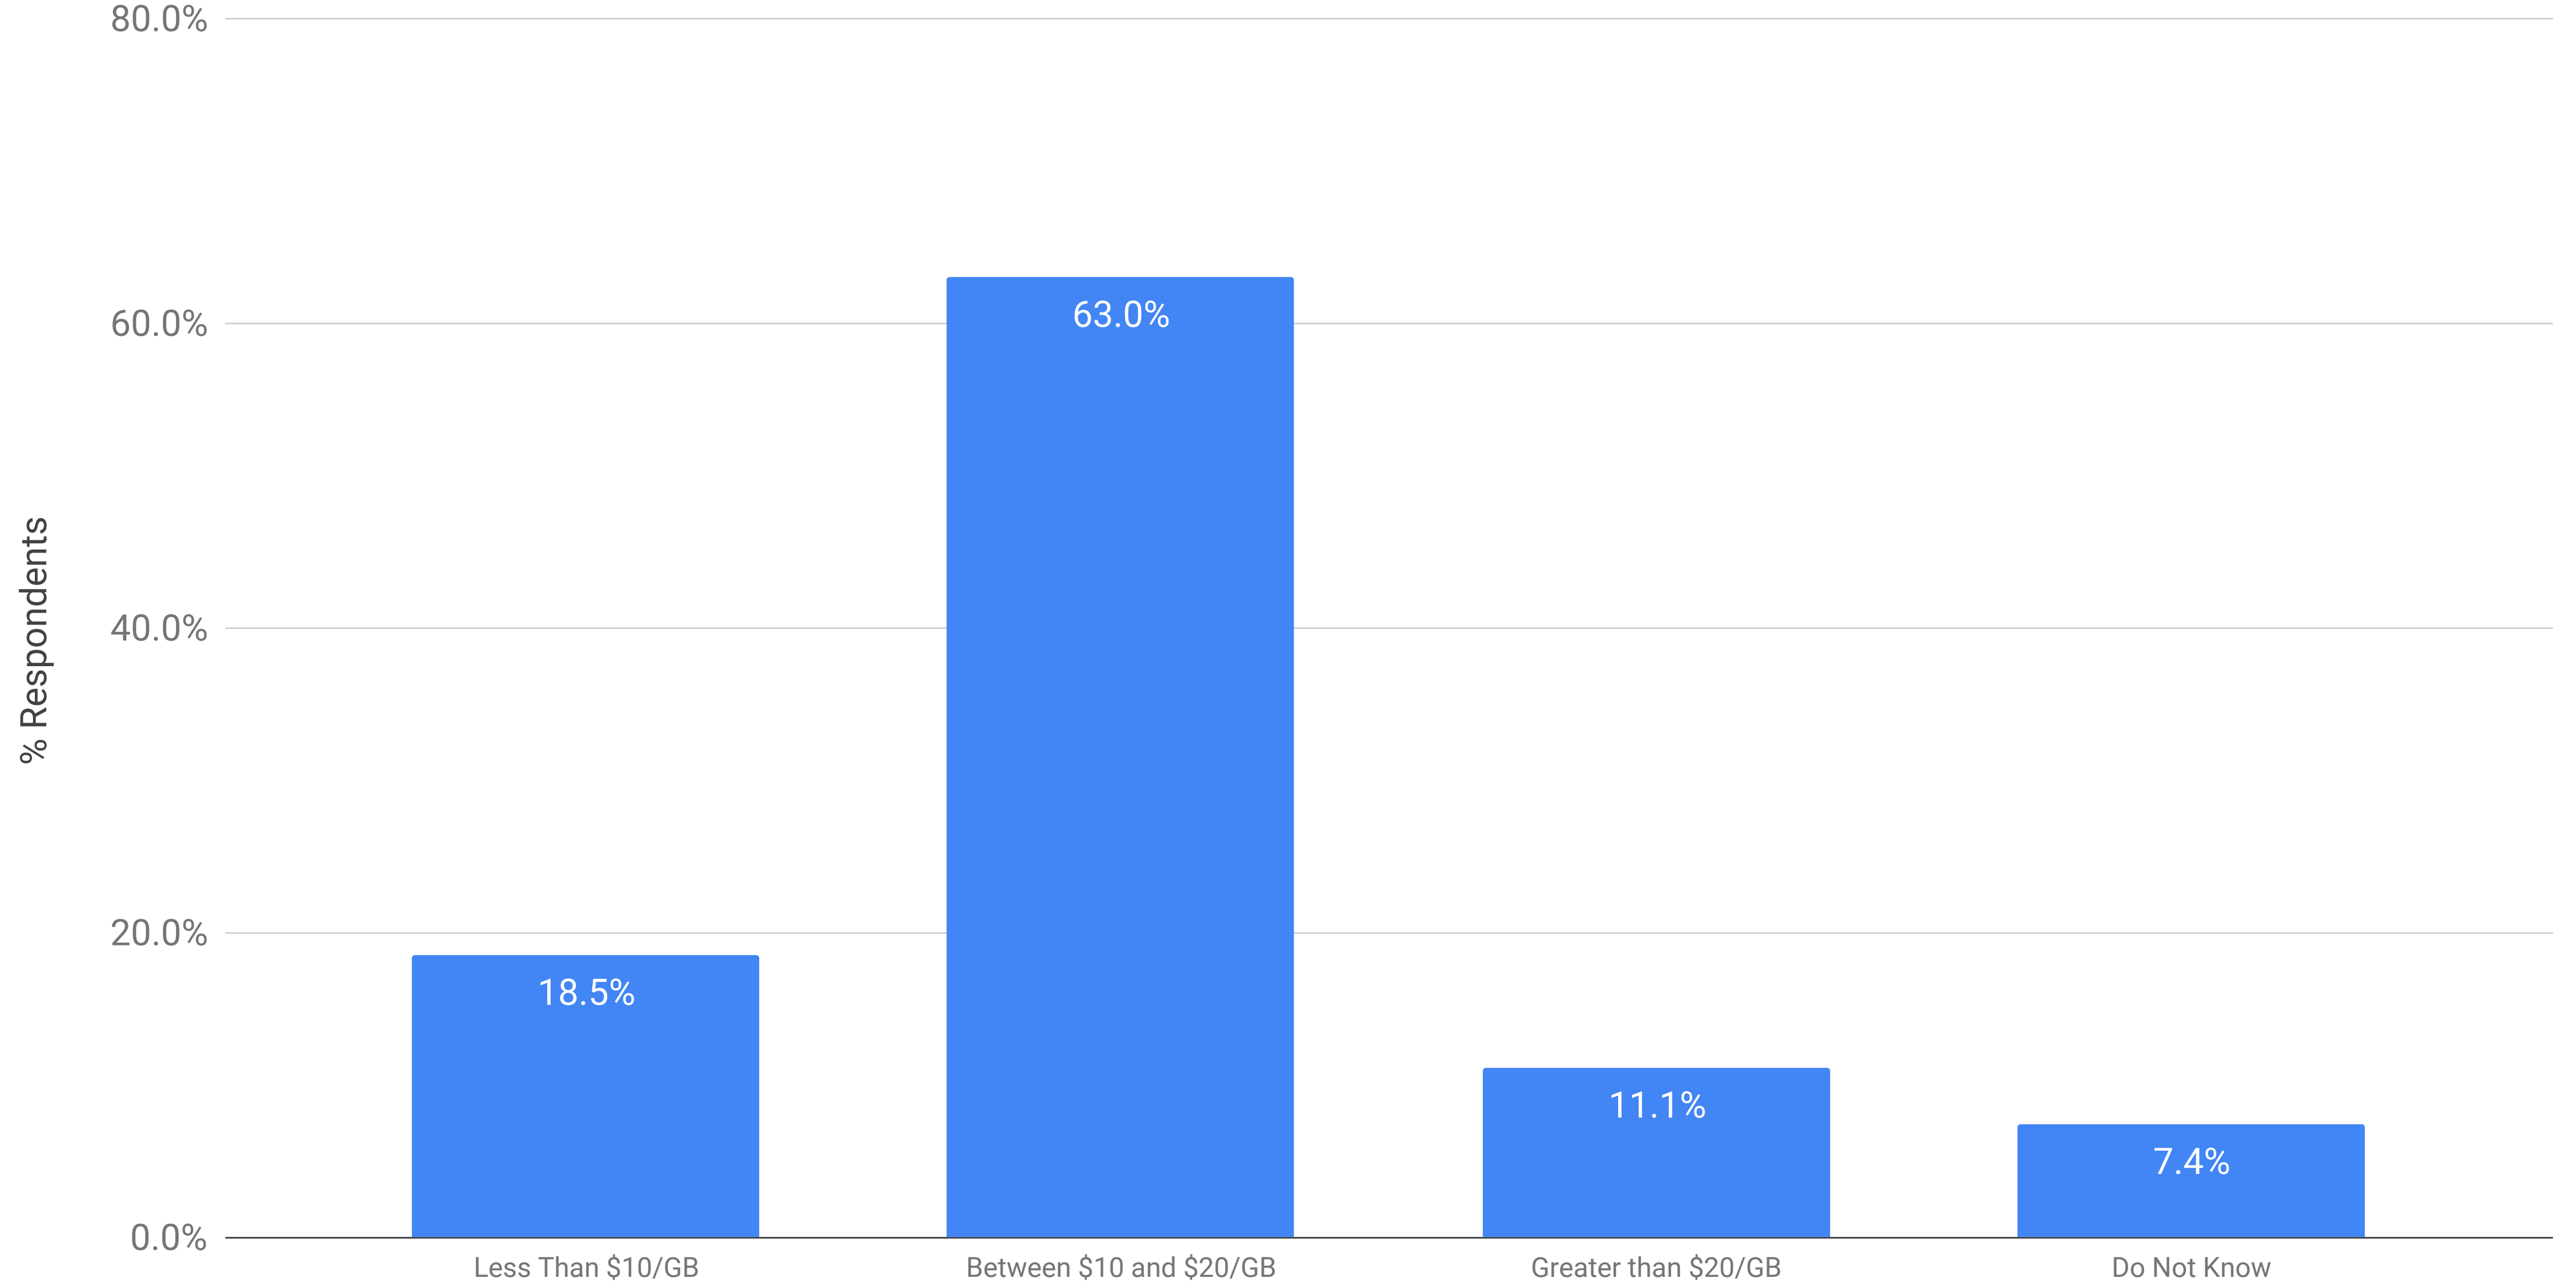

# Processing Pricing: Per GB Cost Per Month to Host ESI without Analytics

Summer 2019 eDiscovery Pricing Survey (n=81)