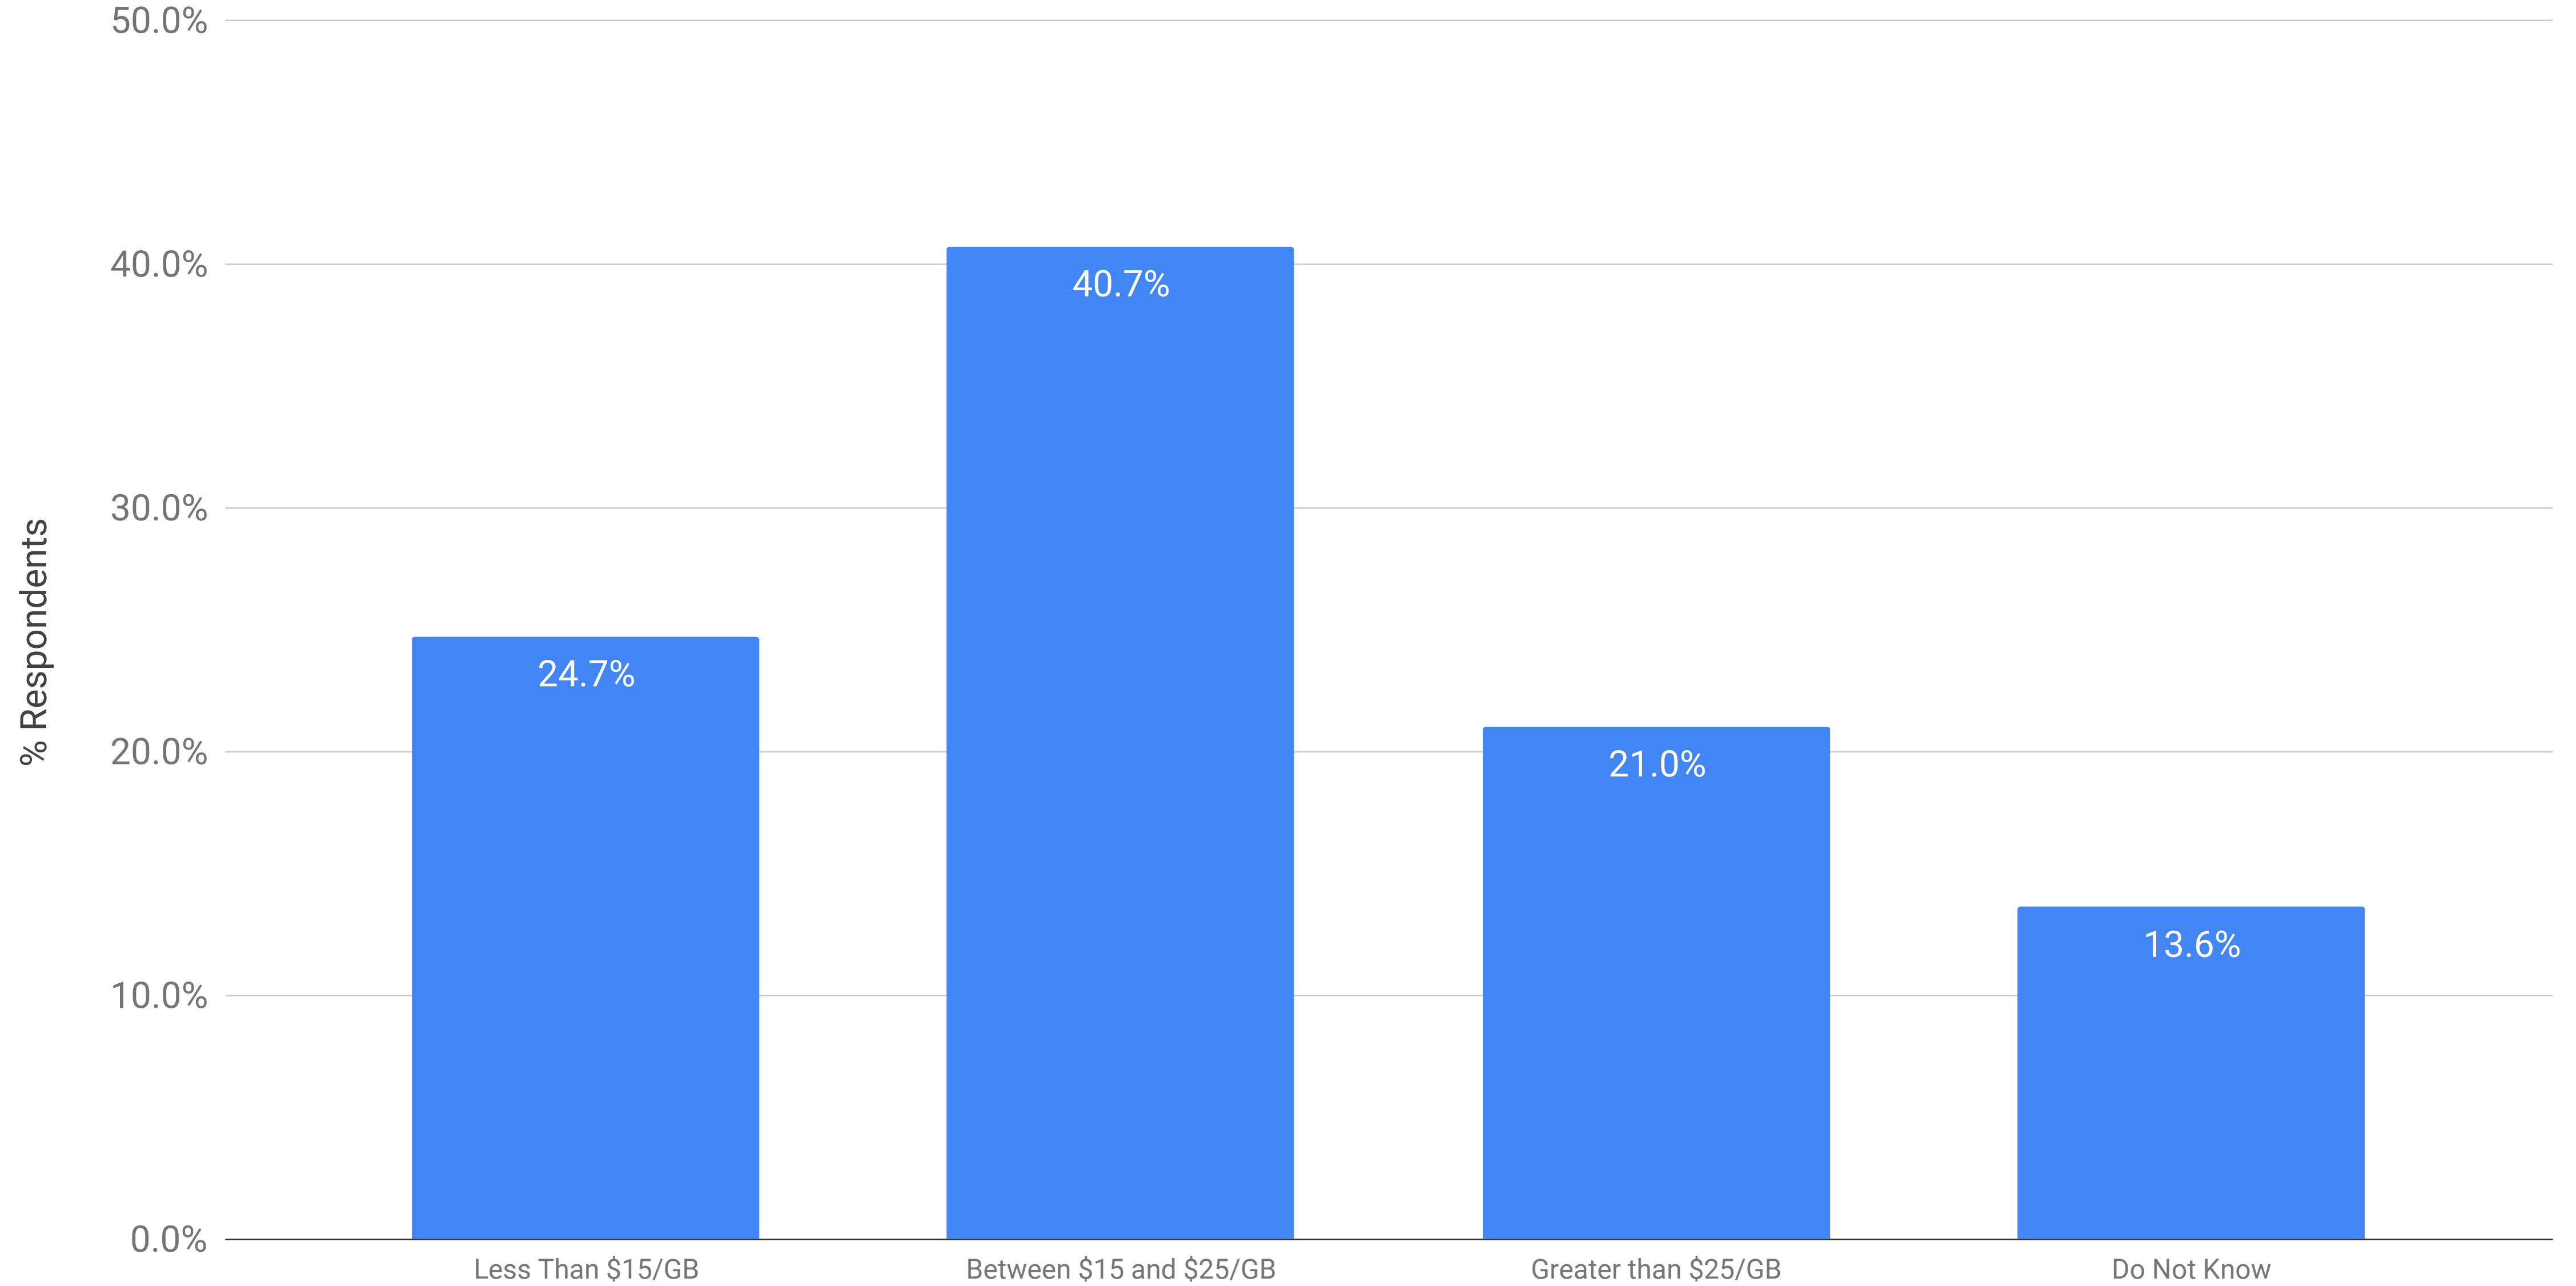

Processing Pricing: Per GB Cost Per Month to Host ESI with Analytics

Summer 2019 eDiscovery Pricing Survey (n=81)