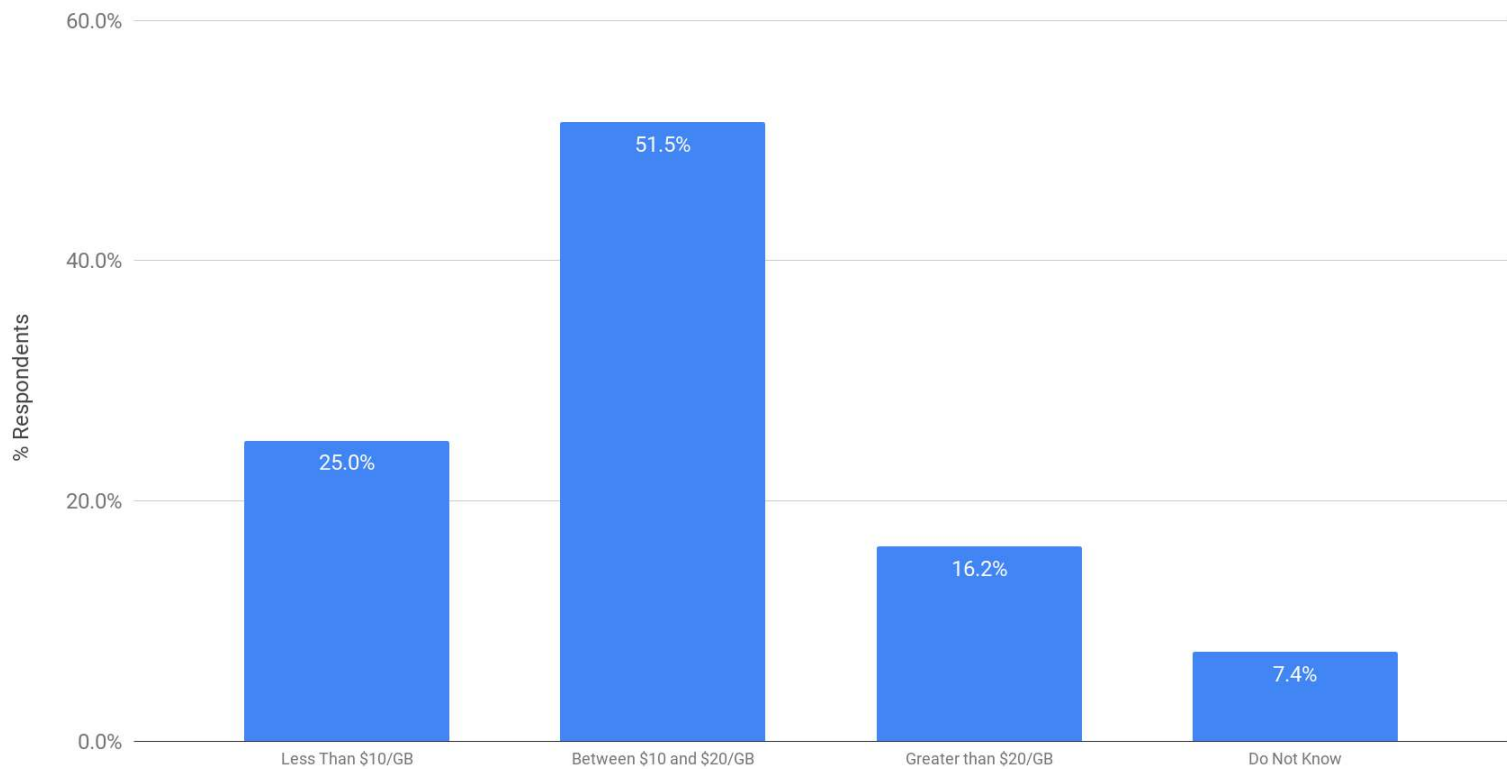

Processing Pricing: Per GB Cost Per Month to Host ESI without Analytics

Winter 2019 eDiscovery Pricing Survey (n=68)