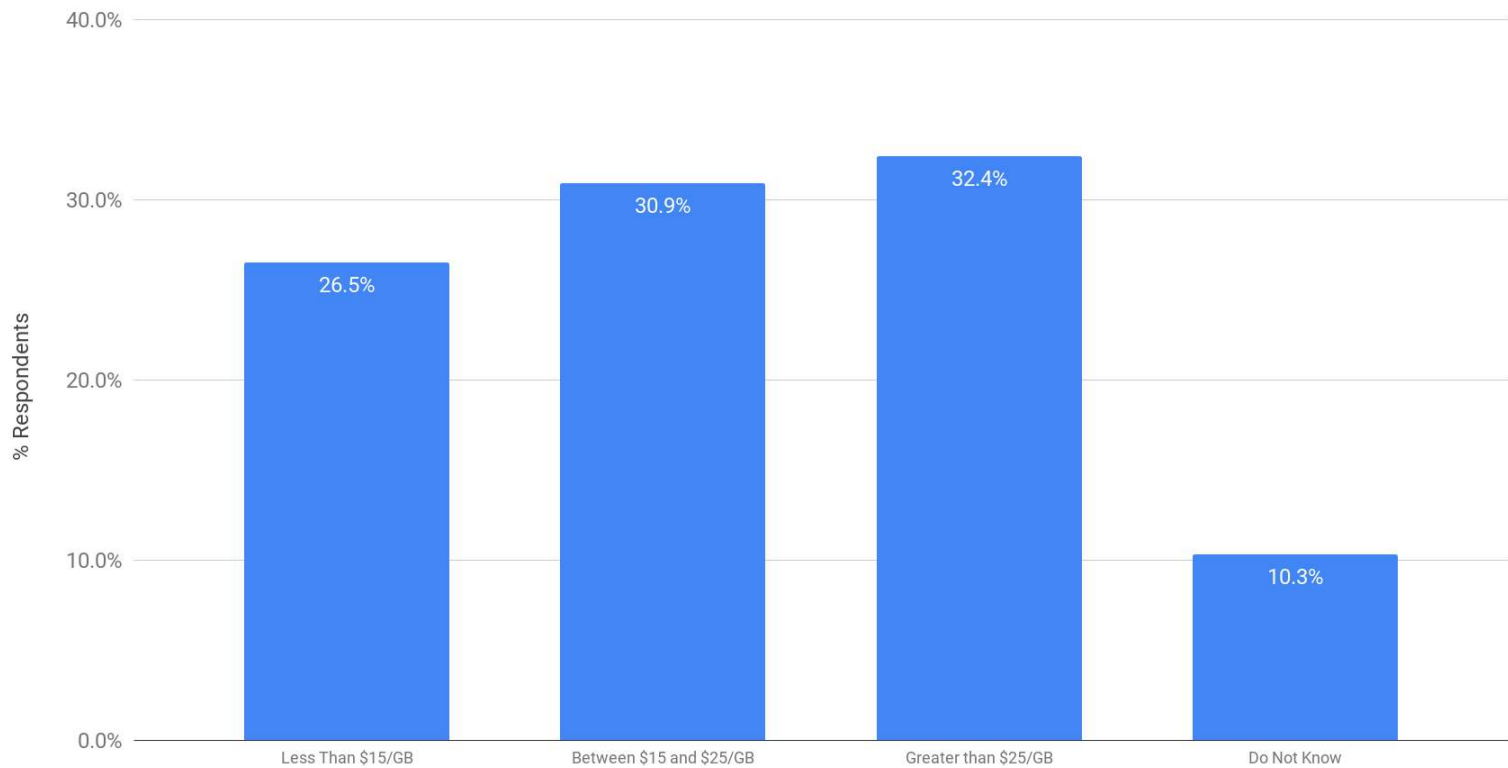

Processing Pricing: Per GB Cost Per Month to Host ESI with Analytics

Winter 2019 eDiscovery Pricing Survey (n=68)